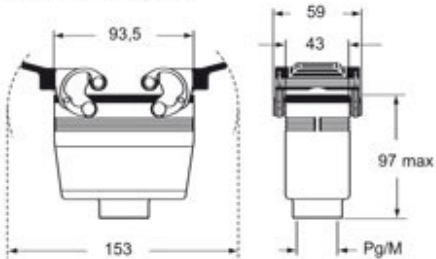

#### Further technical details

<b>Weight</b>	134,00 g
<b>Operating temperature range (min, max)</b>	-40°C...+125°C

## Catalogue drawings

CHOW (CAOW) MHOW (MAOW)

CHVW (CAVW) MHVW (MAVW)

CHCW G

CAVW G MAVW G

## Notes

Dimensions shown in mm are not binding and may be changed without notice.