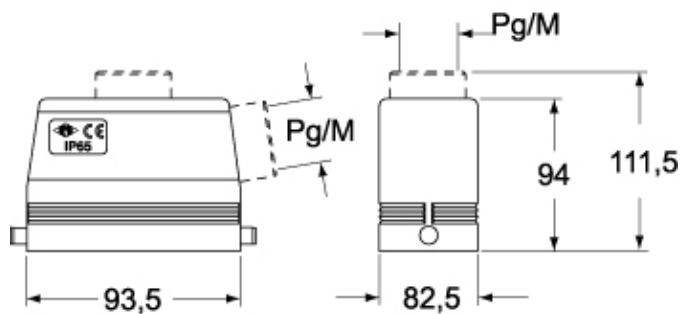

Technical data

IP degree of protection IP65 / IP66 / IP69

Further technical details

Weight	492,00 g
Operating temperature range (min, max)	-40°C...+125°C

Material properties

Other materials	Lever: Stainless steel, polyamide (PA) Gasket: NBR
Colour	RAL 7040 grey
RoHs conformity	Compliant with exemption 6(c): copper alloy containing up to 4% lead by weight
China RoHs - EFUP	50
REACH SVHC substances	Yes Lead
SCIP number	15deaf78-e939-4401-a0b0-e2228ca32a03
Approvals / Standards	
Certifications	DNV, BV
UL	ECBT2
cUL	ECBT8

General ordering information

EAN13 code 8015747025829

Packaging Information

Sub-packaging weight	0,49 kg
Sub-packaging description	Plastic packaging
Sub-packaging quantity	1 Pcs
Sub-packaging EAN barcode	8015747025836

Part number

CHVT 32.6 LG

Catalogue drawings

CHO L - CHV L MHO/MFO/MFV L - MHV L

CHV LG - MHV LG - MFV LG

Notes

Dimensions shown in mm are not binding and may be changed without notice.