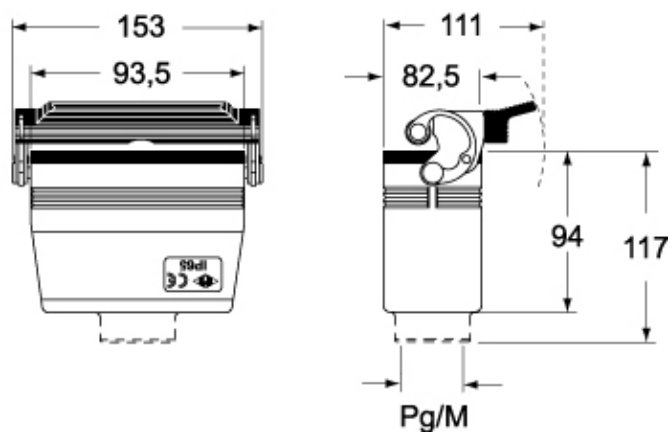

Technical data

IP degree of protection IP65 / IP66 / IP69

Further technical details

Weight	492,00 g
Operating temperature range (min, max)	-40°C...+125°C

Material properties

Other materials	Lever: Stainless steel, polyamide (PA) Gasket: NBR
Colour	RAL 7040 grey
RoHs conformity	Compliant with exemption 6(c): copper alloy containing up to 4% lead by weight
China RoHs - EFUP	50
REACH SVHC substances	Yes Lead
SCIP number	15deaf78-e939-4401-a0b0-e2228ca32a03
Approvals / Standards	
Certifications	DNV, BV
UL	ECBT2
cUL	ECBT8

General ordering information

EAN13 code 8015747025829

Packaging Information

Sub-packaging weight	0,49 kg
Sub-packaging description	Plastic packaging
Sub-packaging quantity	1 Pcs
Sub-packaging EAN barcode	8015747025836

Part number

CHVT 32.6 LG

Catalogue drawings

CHO L - CHV L MHO/MFO/MFV L - MHV L

CHV LG - MHV LG - MFV LG

Notes

Dimensions shown in mm are not binding and may be changed without notice.