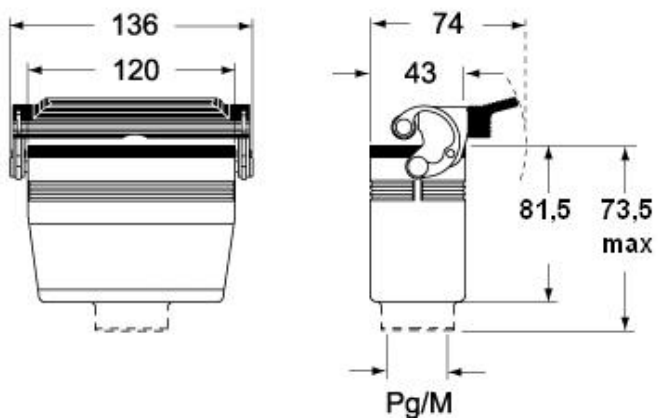

Part number

CHVT 24.5 LG

Hood, C-TYPE series, with 1 lever, 3/4" NPT top cable entry, size "104.27"

Product description		Material properties	
Product type	Hood	Other materials	Lever: Stainless steel, polyamide (PA) Gasket: NBR
Series	C-TYPE	Colour	RAL 7040 grey
Closing type	With 1 lever	RoHs conformity	Compliant
Size	Size 104.27	China RoHs - EFUP	E
Cable entry	Top cable entry 3/4" NPT	REACH SVHC substances	No
Technical data		Approvals / Standards	
IP degree of protection	IP65 / IP66 / IP69	Certifications	DNV, BV
Further technical details		UL	ECBT2
Weight	270,00 g	cUL	ECBT8
Operating temperature range (min, max)	-40°C...+125°C	General ordering information	
		EAN13 code	8015747025737
		Packaging Information	
		Packaging length	260,00 mm
		Packaging height	155,00 mm
		Packaging width	200,00 mm
		Packaging weight	2,95 kg
		Packaging volume	8,06 dm ³
		Packaging description	Carton box
		Packaging quantity	10 Pcs
		Packaging EAN code	8015747121453
		Sub-packaging weight	1,48 kg
		Sub-packaging description	Plastic packaging
		Sub-packaging quantity	5 Pcs
		Sub-packaging EAN barcode	8015747025744

Part number

CHVT 24.5 LG

Catalogue drawings

CHO L (CAO L) - MHO L [MAO L]

CHV L [CAV L] - MHV L (MAV L)

CHV LG (CAV LG), MHV LG (MAV LG) [MFV LG]

Notes

Dimensions shown in mm are not binding and may be changed without notice.