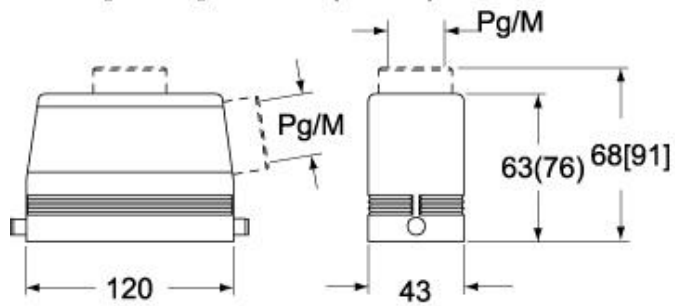

Part number

CHVT 24.5 LG

Hood, C-TYPE series, with 1 lever, 3/4" NPT top cable entry, size "104.27"

Product description		Material properties	
Product type	Hood	Other materials	Lever: Stainless steel, polyamide (PA) Gasket: NBR
Series	C-TYPE	Colour	RAL 7040 grey
Closing type	With 1 lever	RoHs conformity	Compliant
Size	Size 104.27	China RoHs - EFUP	E
Cable entry	Top cable entry 3/4" NPT	REACH SVHC substances	No
Technical data		Approvals / Standards	
IP degree of protection	IP65 / IP66 / IP69	Certifications	DNV, BV
Further technical details		UL	ECBT2
Weight	270,00 g	cUL	ECBT8
Operating temperature range (min, max)	-40°C...+125°C	General ordering information	
		EAN13 code	8015747025737
		Packaging Information	
		Packaging length	260,00 mm
		Packaging height	155,00 mm
		Packaging width	200,00 mm
		Packaging weight	2,95 kg
		Packaging volume	8,06 dm ³
		Packaging description	Carton box
		Packaging quantity	10 Pcs
		Packaging EAN code	8015747121453
		Sub-packaging weight	1,48 kg
		Sub-packaging description	Plastic packaging
		Sub-packaging quantity	5 Pcs
		Sub-packaging EAN barcode	8015747025744

Part number

CHVT 24.5 LG

Catalogue drawings

CHO L (CAO L) - MHO L [MAO L]

CHV L [CAV L] - MHV L (MAV L)

CHV LG (CAV LG), MHV LG (MAV LG) [MFV LG]

Notes

Dimensions shown in mm are not binding and may be changed without notice.