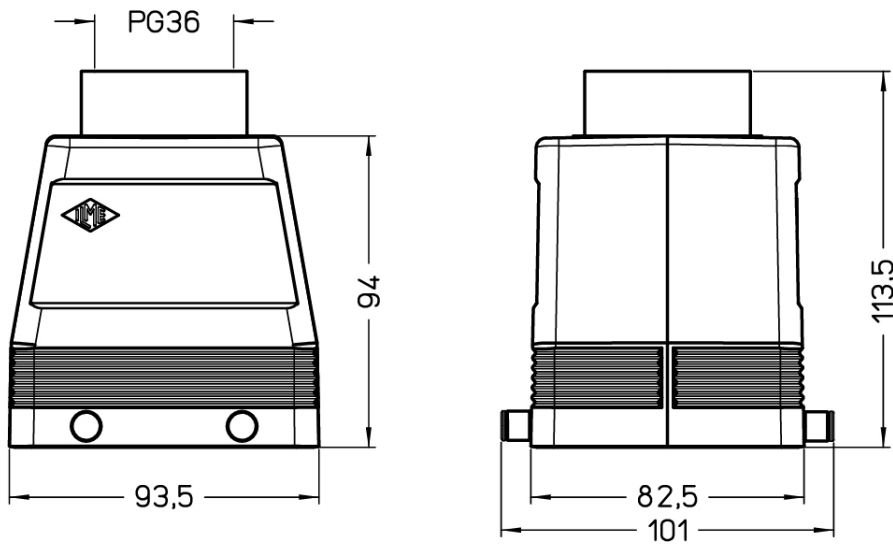

Part number

CHVE 32

Hood, E-Xtreme® C-TYPE series, with 4 pegs,
Pg36 top cable entry, size 77.62

Product description	
Product type	Hood
Series	E-Xtreme® C-TYPE
Closing type	With 4 pegs
Size	Size 77.62
Cable entry	Top cable entry with adapter Pg36
Technical data	
IP degree of protection	IP66 / IP69
Further technical details	
Weight	550,00 g
Operating temperature range (min, max)	-40°C...+125°C

Material properties	
Colour	RAL 7016 grey
General ordering information	
EAN13 code	8015747231329
Packaging Information	
Packaging length	370,00 mm
Packaging height	140,00 mm
Packaging width	210,00 mm
Packaging weight	4,40 kg
Packaging volume	10,88 dm ³
Packaging description	Carton box
Packaging quantity	8 Pcs
Packaging EAN code	8015747231350
Sub-packaging weight	0,55 kg
Sub-packaging description	Plastic packaging
Sub-packaging quantity	1 Pcs
Sub-packaging EAN barcode	8015747231343

Part number

CHVE 32

Catalogue drawings

Notes

Dimensions shown in mm are not binding and may be changed without notice.
