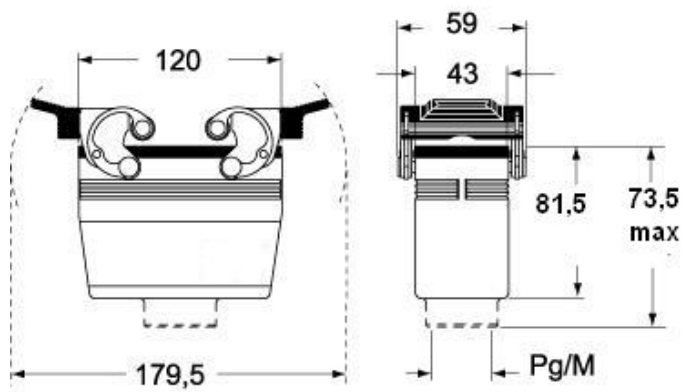

Technical data

IP degree of protection IP65 / IP66 / IP69

Further technical details

Weight	175,00 g
Operating temperature range (min, max)	-40°C...+125°C

Material properties

Colour	RAL 7040 grey
RoHs conformity	Compliant
China RoHs - EFUP	E
REACH SVHC substances	No

Approvals / Standards

Certifications	DNV, BV
UL	ECBT2
cUL	ECBT8

General ordering information

EAN13 code 8015747024648

Packaging Information

Packaging length	305,00 mm
Packaging height	180,00 mm
Packaging width	275,00 mm
Packaging weight	3,68 kg
Packaging volume	15,10 dm ³
Packaging description	Carton box
Packaging quantity	20 Pcs
Packaging EAN code	8015747024655
Sub-packaging weight	0,92 kg
Sub-packaging description	Plastic packaging
Sub-packaging quantity	5 Pcs
Sub-packaging EAN barcode	8015747024662

Part number

CHV 24

Catalogue drawings

**CHO [CAO] CHV (CAV) - MHO [MAO]
MHV (MAV)**

CHV G (CAV G) - MHV G (MAV G) - [MFV G]

Notes

Dimensions shown in mm are not binding and may be changed without notice.