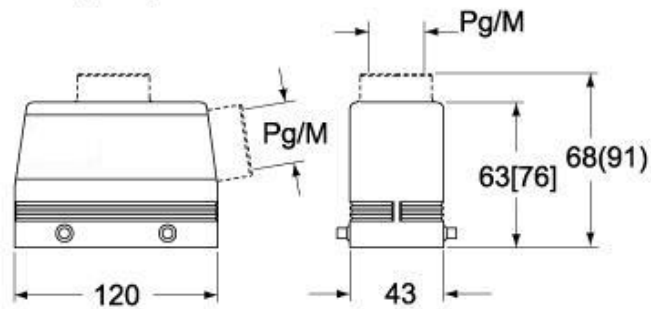

Technical data

IP degree of protection IP65 / IP66 / IP69

Further technical details

Weight	175,00 g
Operating temperature range (min, max)	-40°C...+125°C

Material properties

Colour	RAL 7040 grey
RoHs conformity	Compliant
China RoHs - EFUP	E
REACH SVHC substances	No

Approvals / Standards

Certifications	DNV, BV
UL	ECBT2
cUL	ECBT8

General ordering information

EAN13 code 8015747024648

Packaging Information

Packaging length	305,00 mm
Packaging height	180,00 mm
Packaging width	275,00 mm
Packaging weight	3,68 kg
Packaging volume	15,10 dm ³
Packaging description	Carton box
Packaging quantity	20 Pcs
Packaging EAN code	8015747024655
Sub-packaging weight	0,92 kg
Sub-packaging description	Plastic packaging
Sub-packaging quantity	5 Pcs
Sub-packaging EAN barcode	8015747024662

Part number

CHV 24

Catalogue drawings

**CHO [CAO] CHV (CAV) - MHO [MAO]
MHV (MAV)**

CHV G (CAV G) - MHV G (MAV G) - [MFV G]

Notes

Dimensions shown in mm are not binding and may be changed without notice.