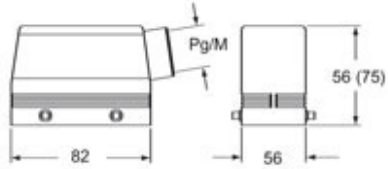

Technical data

IP degree of protection	IP65 / IP66 / IP69
--------------------------------	--------------------

Further technical details

Weight	215,70 g
Operating temperature range (min, max)	-40°C...+125°C

General ordering information

EAN13 code	8015747021395
-------------------	---------------

Packaging Information

Sub-packaging weight	0,22 kg
Sub-packaging description	Plastic packaging
Sub-packaging quantity	1 Pcs
Sub-packaging EAN barcode	8015747021401

Part number

CHOW 50

Catalogue drawings

CHOW (CAOW) MHOW (MAOW)

CAWV MAVW

CHCW G

Notes

Dimensions shown in mm are not binding and may be changed without notice.
