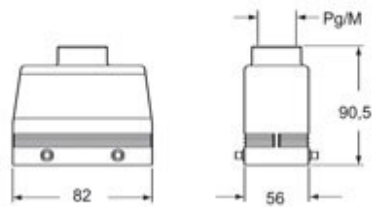

Technical data

IP degree of protection	IP65 / IP66 / IP69
--------------------------------	--------------------

Further technical details

Weight	215,70 g
Operating temperature range (min, max)	-40°C...+125°C

Part number

CHOW 50

Catalogue drawings

CHOW (CAOW) MHOW (MAOW)

CAWV MAVW

CHCW G

Notes

Dimensions shown in mm are not binding and may be changed without notice.
