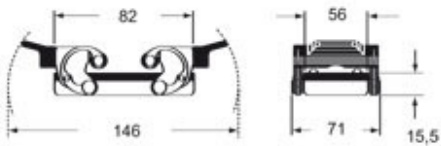

Technical data

IP degree of protection	IP65 / IP66 / IP69
--------------------------------	--------------------

Further technical details

Weight	215,70 g
Operating temperature range (min, max)	-40°C...+125°C

Part number

CHOW 50

Catalogue drawings

CHOW (CAOW) MHOW (MAOW)

CAWV MAVW

CHCW G

Notes

Dimensions shown in mm are not binding and may be changed without notice.
