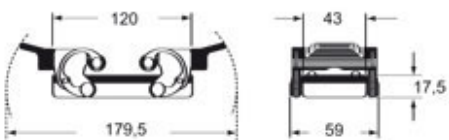

Technical data

IP degree of protection IP65 / IP66 / IP69

Further technical details

Weight	186,00 g
Operating temperature range (min, max)	-40°C...+125°C

Material properties

Other materials	Gasket: FKM
Colour	RAL 9005 black
RoHs conformity	Compliant
China RoHs - EFUP	E
REACH SVHC substances	No

Part number

CHOW 24

Catalogue drawings

CHOW (CAOW) MHOW (MAOW)

CHVW (CAVW) MHVW (MAVW)

CHCW G

CHVW G MHVW G

Notes

Dimensions shown in mm are not binding and may be changed without notice.