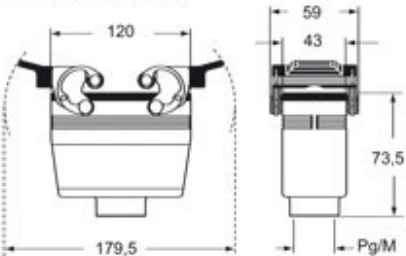

Part number

CHOW 24

Hood, W-TYPE series, with 4 pegs, Pg21 side cable entry, size "104.27"

Product description

Product type	Hood
Series	W-TYPE
Closing type	With 4 pegs
Size	Size 104.27
Cable entry	Side cable entry Pg21

Technical data

IP degree of protection IP65 / IP66 / IP69

Further technical details

Weight	186,00 g
Operating temperature range (min, max)	-40°C...+125°C

Material properties

Other materials	Gasket: FKM
Colour	RAL 9005 black
RoHs conformity	Compliant
China RoHs - EFUP	E
REACH SVHC substances	No

Part number

CHOW 24

Catalogue drawings

CHOW (CAOW) MHOW (MAOW)

CHVW (CAVW) MHVW (MAVW)

CHCW G

CHVW G MHVW G

Notes

Dimensions shown in mm are not binding and may be changed without notice.