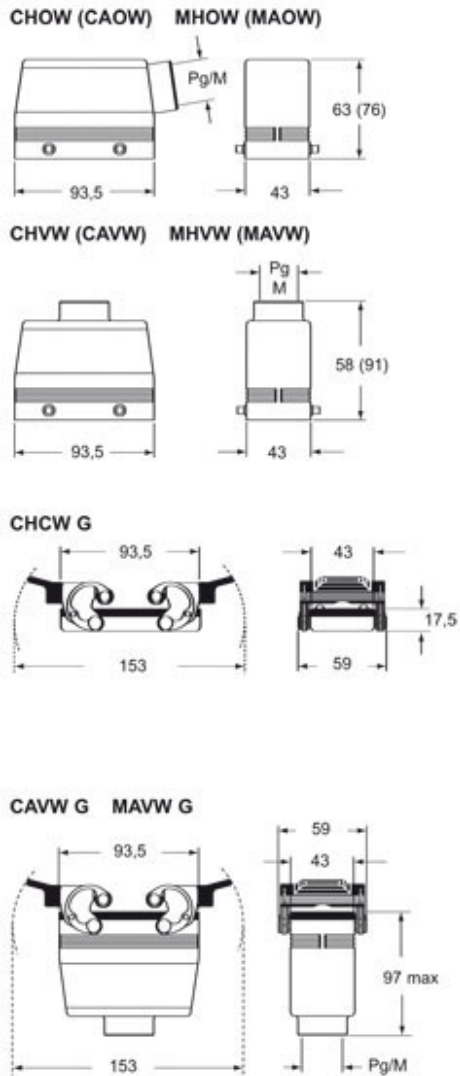

## Further technical details

<b>Weight</b>	171,00 g
<b>Operating temperature range (min, max)</b>	-40°C...+125°C

## Packaging Information

<b>Sub-packaging weight</b>	0,86 kg
<b>Sub-packaging description</b>	Plastic packaging
<b>Sub-packaging quantity</b>	5 Pcs
<b>Sub-packaging EAN barcode</b>	8015747266109

Part number

## Catalogue drawings

## Notes

Dimensions shown in mm are not binding and may be changed without notice.