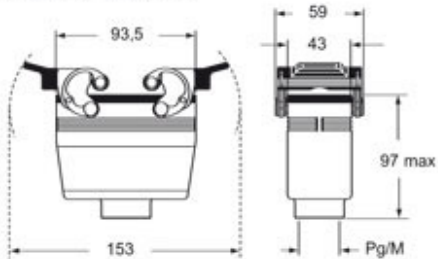

## Product description

<b>Product type</b>	Hood
<b>Series</b>	W-TYPE
<b>Closing type</b>	With 4 pegs
<b>Size</b>	Size 77.27
<b>Cable entry</b>	Side cable entry Pg21

## Further technical details

<b>Weight</b>	171,00 g
<b>Operating temperature range (min, max)</b>	-40°C...+125°C

## Catalogue drawings

CHOW (CAOW) MHOW (MAOW)

CHVW (CAVW) MHVW (MAVW)

CHCW G

CAVW G MAVW G

## Notes

Dimensions shown in mm are not binding and may be changed without notice.