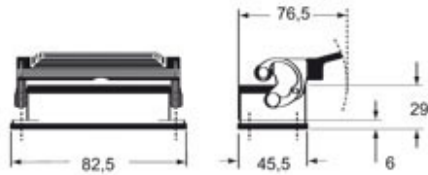

Part number

CHCW 06 L

Cover, W-TYPE series, with 2 pegs, size "44.27", with eyelet

Product description		Material properties	
Product type	Cover	Main material	Aluminium die-cast
Series	W-TYPE	Other materials	Gasket: FKM
Closing type	With 2 pegs	Colour	RAL 9005 black
Size	Size 44.27	RoHs conformity	Compliant
Specification	With eyelet	China RoHs - EFUP	E
Technical data		REACH SVHC substances	No
IP degree of protection	IP65	Approvals / Standards	
Further technical details		Certifications	DNV, BV
Weight	46,00 g	UL	ECBT2
Operating temperature range (min, max)	-40°C...+125°C	cUL	ECBT8
		General ordering information	
		EAN13 code	8015747016834
		eCl@ss 8.1	27440208
		ETIM 7.0	EC002314
		Packaging Information	
		Packaging length	220,00 mm
		Packaging height	130,00 mm
		Packaging width	240,00 mm
		Packaging weight	1,10 kg
		Packaging volume	6,86 dm ³
		Packaging description	Carton box
		Packaging quantity	20 Pcs
		Packaging EAN code	8015747191227
		Sub-packaging weight	0,06 kg
		Sub-packaging description	Plastic bag
		Sub-packaging quantity	1 Pcs
		Sub-packaging EAN barcode	8015747191234

Part number

CHCW 06 L

Catalogue drawings

CHIW L

CAPW L MAPW L

CHCW L

Notes

Dimensions shown in mm are not binding and may be changed without notice.
