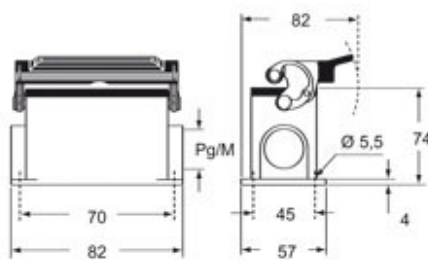

Part number

CHCW 06 L

Cover, W-TYPE series, with 2 pegs, size "44.27", with eyelet

Product description		Material properties	
Product type	Cover	Main material	Aluminium die-cast
Series	W-TYPE	Other materials	Gasket: FKM
Closing type	With 2 pegs	Colour	RAL 9005 black
Size	Size 44.27	RoHs conformity	Compliant
Specification	With eyelet	China RoHs - EFUP	E
Technical data		REACH SVHC substances	No
IP degree of protection	IP65	Approvals / Standards	
Further technical details		Certifications	DNV, BV
Weight	46,00 g	UL	ECBT2
Operating temperature range (min, max)	-40°C...+125°C	cUL	ECBT8
		General ordering information	
		EAN13 code	8015747016834
		eCl@ss 8.1	27440208
		ETIM 7.0	EC002314
		Packaging Information	
		Packaging length	220,00 mm
		Packaging height	130,00 mm
		Packaging width	240,00 mm
		Packaging weight	1,10 kg
		Packaging volume	6,86 dm ³
		Packaging description	Carton box
		Packaging quantity	20 Pcs
		Packaging EAN code	8015747191227
		Sub-packaging weight	0,06 kg
		Sub-packaging description	Plastic bag
		Sub-packaging quantity	1 Pcs
		Sub-packaging EAN barcode	8015747191234

Part number

CHCW 06 L

Catalogue drawings

CHIW L

CAPW L MAPW L

CHCW L

Notes

Dimensions shown in mm are not binding and may be changed without notice.
