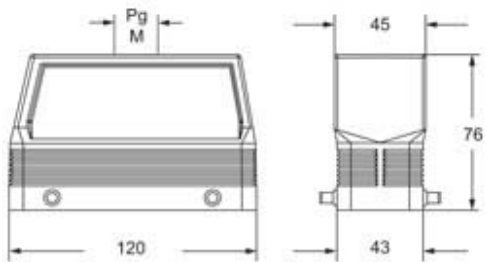

#### Packaging Information

<b>Sub-packaging weight</b>	1,23 kg
<b>Sub-packaging description</b>	Plastic packaging
<b>Sub-packaging quantity</b>	5 Pcs
<b>Sub-packaging EAN barcode</b>	8015747192385

Part number

## Catalogue drawings

---

## Notes

Dimensions shown in mm are not binding and may be changed without notice.

---