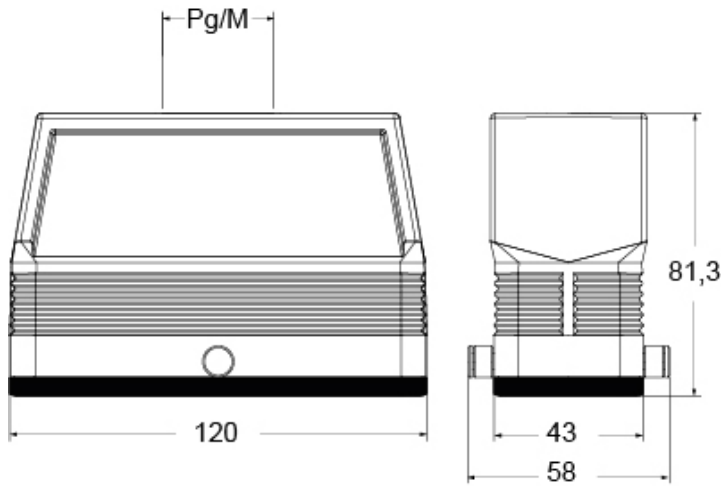

Part number

CFV 24 GYC21

Catalogue drawings

Notes

Dimensions shown in mm are not binding and may be changed without notice.