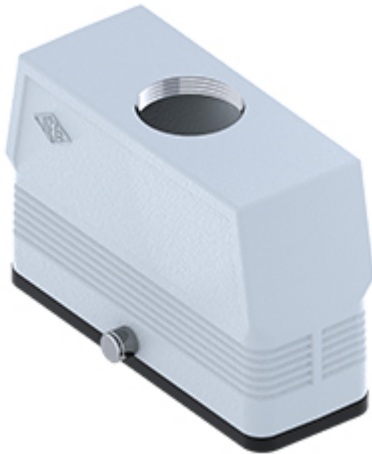

Part number

CFV 24 GYC21

Hood, CENTRAL LEVER series, with 2 pegs, Pg21 top cable entry without adapter, size "104.27", high construction

Product description

Product type	Hood
Series	CENTRAL LEVER
Closing type	With 2 pegs
Size	Size 104.27
Cable entry	Top cable entry Pg21
Specification	High construction

Technical data

IP degree of protection IP65

Further technical details

Operating temperature range (min, max) -40°C...+125°C

Material properties

Other materials	Gasket: NBR
Colour	RAL 7040 grey
RoHs conformity	Compliant
China RoHs - EFUP	E
REACH SVHC substances	No