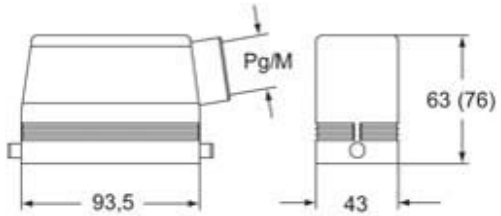

General ordering information

EAN13 code	8015747147910
-------------------	---------------

Part number

CFV 16 LG29

Catalogue drawings

Notes

Dimensions shown in mm are not binding and may be changed without notice.
