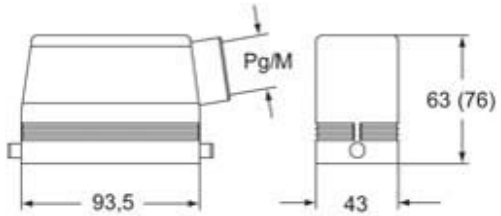

Technical data

IP degree of protection	IP65 / IP66 / IP69
--------------------------------	--------------------

Further technical details

Weight	305,00 g
Operating temperature range (min, max)	-40°C...+125°C

General ordering information

EAN13 code	8015747147903
-------------------	---------------

Packaging Information

Sub-packaging weight	1,53 kg
Sub-packaging description	Plastic packaging
Sub-packaging quantity	5 Pcs
Sub-packaging EAN barcode	8015747234351

Part number

CFV 16 LG21

Catalogue drawings

Notes

Dimensions shown in mm are not binding and may be changed without notice.
