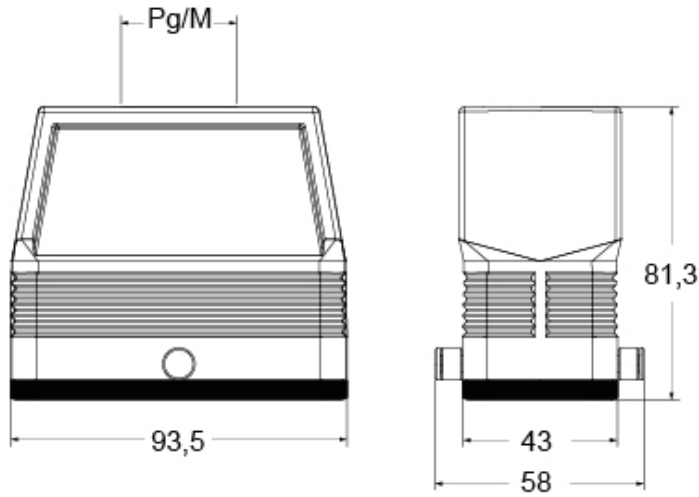

Technical data

IP degree of protection	IP65
--------------------------------	------

Further technical details

Operating temperature range (min, max)	-40°C...+125°C
---	----------------

Material properties

Other materials	Gasket: NBR
Colour	RAL 7040 grey
RoHs conformity	Compliant
China RoHs - EFUP	E
REACH SVHC substances	No

Approvals / Standards

UL	ECBT2
cUL	ECBT8

General ordering information

EAN13 code	8015747267069
-------------------	---------------

Part number

CFV 16 GYC21

Catalogue drawings

Notes

Dimensions shown in mm are not binding and may be changed without notice.