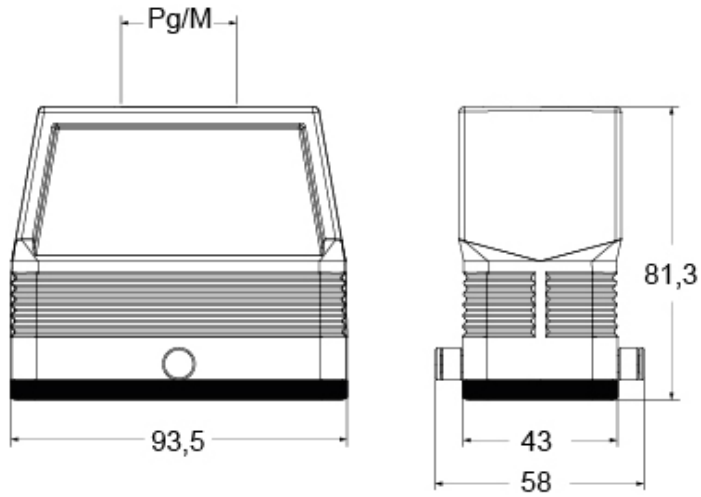

Part number

CFV 16 GYC21

Catalogue drawings

Notes

Dimensions shown in mm are not binding and may be changed without notice.