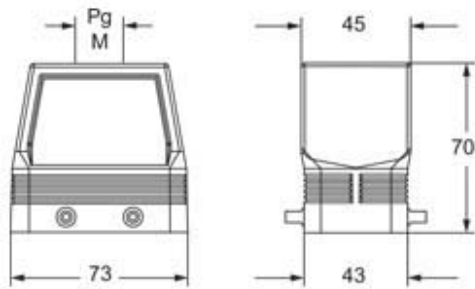

Technical data

IP degree of protection IP65 / IP66 / IP69

Further technical details

Weight	171,00 g
Operating temperature range (min, max)	-40°C...+125°C

Material properties

Colour	RAL 7040 grey
RoHs conformity	Compliant
China RoHs - EFUP	E
REACH SVHC substances	No

Approvals / Standards

Certifications	DNV, BV
UL	ECBT2
cUL	ECBT8

General ordering information

EAN13 code 8015747218481

Packaging Information

Packaging length	255,00 mm
Packaging height	150,00 mm
Packaging width	180,00 mm
Packaging weight	1,91 kg
Packaging volume	6,89 dm ³
Packaging description	Carton box
Packaging quantity	10 Pcs
Packaging EAN code	8015747272599
Sub-packaging weight	0,96 kg
Sub-packaging description	Plastic packaging
Sub-packaging quantity	5 Pcs
Sub-packaging EAN barcode	8015747272605

Part number

CFV 10.21

Catalogue drawings

Notes

Dimensions shown in mm are not binding and may be changed without notice.
