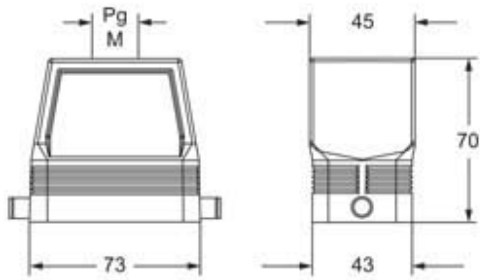

Part number

CFV 10 L21

Catalogue drawings

Notes

Dimensions shown in mm are not binding and may be changed without notice.