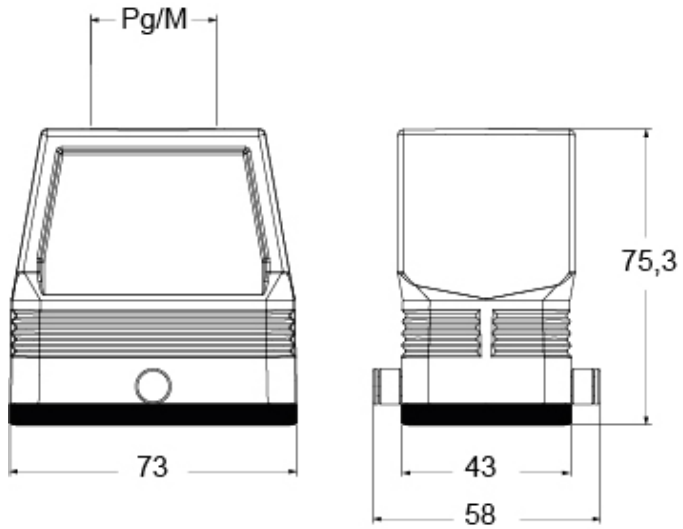

Technical data

IP degree of protection IP65

Further technical details

Weight	0,50 g
Operating temperature range (min, max)	-40°C...+125°C

Material properties

Other materials	Gasket: NBR
Colour	RAL 7040 grey
RoHs conformity	Compliant
China RoHs - EFUP	E
REACH SVHC substances	No

Approvals / Standards

UL	ECBT2
cUL	ECBT8

General ordering information

EAN13 code 8015747266970

Packaging Information

Packaging length	150,00 mm
Packaging height	160,00 mm
Packaging width	300,00 mm
Packaging description	Carton box
Packaging quantity	20 Pcs
Packaging EAN code	8015747044585
Sub-packaging description	Plastic packaging
Sub-packaging quantity	5 Pcs
Sub-packaging EAN barcode	8015747044592

Part number

CFV 10 GYC21

Catalogue drawings

Notes

Dimensions shown in mm are not binding and may be changed without notice.