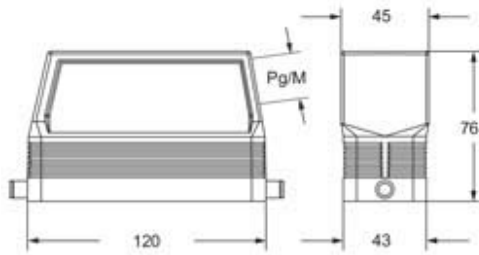

Part number

CFO 24 L21

Hood, C-TYPE series, with 2 pegs, Pg21 side cable entry without adapter, size "104.27", high construction

Product description		Material properties	
Product type	Hood	Colour	RAL 7040 grey
Series	C-TYPE	RoHs conformity	Compliant
Closing type	With 2 pegs	China RoHs - EFUP	E
Size	Size 104.27	REACH SVHC substances	No
Cable entry	Side cable entry Pg21	Approvals / Standards	
Specification	High construction	Certifications	DNV, BV
Technical data		UL	ECBT2
IP degree of protection	IP65 / IP66 / IP69	cUL	ECBT8
Further technical details		General ordering information	
Weight	269,00 g	EAN13 code	8015747253987
Operating temperature range (min, max)	-40°C...+125°C	Packaging Information	
		Packaging length	285,00 mm
		Packaging height	170,00 mm
		Packaging width	190,00 mm
		Packaging weight	2,79 kg
		Packaging volume	9,21 dm ³
		Packaging description	Carton box
		Packaging quantity	10 Pcs
		Packaging EAN code	8015747272780
		Sub-packaging weight	1,40 kg
		Sub-packaging description	Plastic packaging
		Sub-packaging quantity	5 Pcs
		Sub-packaging EAN barcode	8015747272797

Part number

CFO 24 L21

Catalogue drawings

Notes

Dimensions shown in mm are not binding and may be changed without notice.
