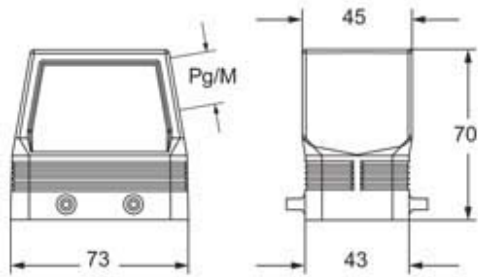

Part number

CFO 10.21

Hood, C-TYPE series, with 4 pegs, Pg21 side cable entry without adapter, size "57.27", high construction

Product description		Material properties	
Product type	Hood	Colour	RAL 7040 grey
Series	C-TYPE	RoHs conformity	Compliant
Closing type	With 4 pegs	China RoHs - EFUP	E
Size	Size 57.27	REACH SVHC substances	No
Cable entry	Side cable entry Pg21	Approvals / Standards	
Specification	High construction	Certifications	DNV, BV
Technical data		UL	ECBT2
IP degree of protection	IP65 / IP66 / IP69	cUL	ECBT8
Further technical details		General ordering information	
Weight	168,00 g	EAN13 code	8015747218412
Operating temperature range (min, max)	-40°C...+125°C	Packaging Information	
		Packaging length	150,00 mm
		Packaging height	160,00 mm
		Packaging width	300,00 mm
		Packaging weight	3,46 kg
		Packaging volume	7,20 dm ³
		Packaging description	Carton box
		Packaging quantity	20 Pcs
		Packaging EAN code	8015747272438
		Sub-packaging weight	0,87 kg
		Sub-packaging description	Plastic packaging
		Sub-packaging quantity	5 Pcs
		Sub-packaging EAN barcode	8015747272445

Part number

CFO 10.21

Catalogue drawings

Notes

Dimensions shown in mm are not binding and may be changed without notice.
