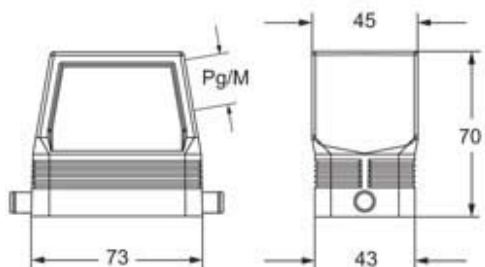

Part number

CFO 10 L21

Hood, C-TYPE series, with 2 pegs, Pg21 side cable entry without adapter, size "57.27", high construction

Product description		Material properties	
Product type	Hood	Colour	RAL 7040 grey
Series	C-TYPE	RoHs conformity	Compliant
Closing type	With 2 pegs	China RoHs - EFUP	E
Size	Size 57.27	REACH SVHC substances	No
Cable entry	Side cable entry Pg21	Approvals / Standards	
Specification	High construction	Certifications	DNV, BV
Technical data		UL	ECBT2
IP degree of protection	IP65 / IP66 / IP69	cUL	ECBT8
Further technical details		General ordering information	
Weight	175,00 g	EAN13 code	8015747253949
Operating temperature range (min, max)	-40°C...+125°C	Packaging Information	
		Packaging length	150,00 mm
		Packaging height	160,00 mm
		Packaging width	300,00 mm
		Packaging weight	3,60 kg
		Packaging volume	7,20 dm ³
		Packaging description	Carton box
		Packaging quantity	20 Pcs
		Packaging EAN code	8015747272711
		Sub-packaging weight	0,90 kg
		Sub-packaging description	Plastic packaging
		Sub-packaging quantity	5 Pcs
		Sub-packaging EAN barcode	8015747272704

Part number

CFO 10 L21

Catalogue drawings

Notes

Dimensions shown in mm are not binding and may be changed without notice.
