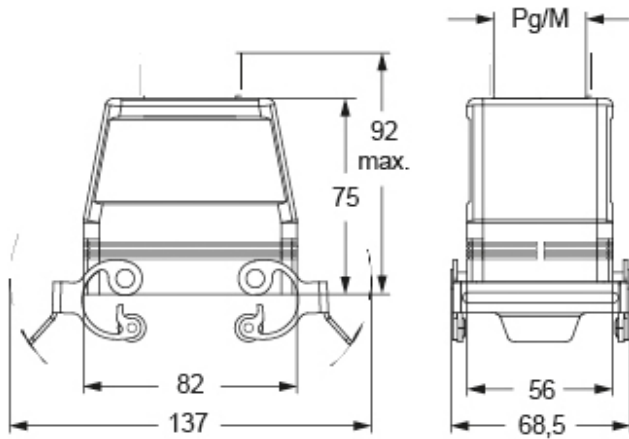

Part number

CAVX 50 X29

Hood, C-TYPE series, with 2 levers, Pg29 top cable entry, size "66.40", high construction, without gasket

Product description

| | |
|----------------------|-----------------------------------|
| Product type | Hood |
| Series | C-TYPE |
| Closing type | With 2 levers |
| Size | Size "66.40" |
| Cable entry | Top cable entry Pg29 |
| Specification | High construction, without gasket |

Technical data

IP degree of protection IP66 / IP69

Further technical details

Operating temperature range (min, max) -40°C...+125°C

Material properties

| | |
|------------------------------|--|
| Other materials | Lever: Stainless steel, polyamide (PA) |
| Colour | RAL 7040 grey |
| RoHS conformity | Compliant |
| China RoHS - EFUP | E |
| REACH SVHC substances | No |

Approvals / Standards

| | |
|-----------------------|---------|
| Certifications | DNV, BV |
| UL | ECBT2 |
| cUL | ECBT8 |

General ordering information

EAN13 code 8015747276269

Part number

CAVX 50 X29

Catalogue drawings

Notes

Dimensions shown in mm are not binding and may be changed without notice.