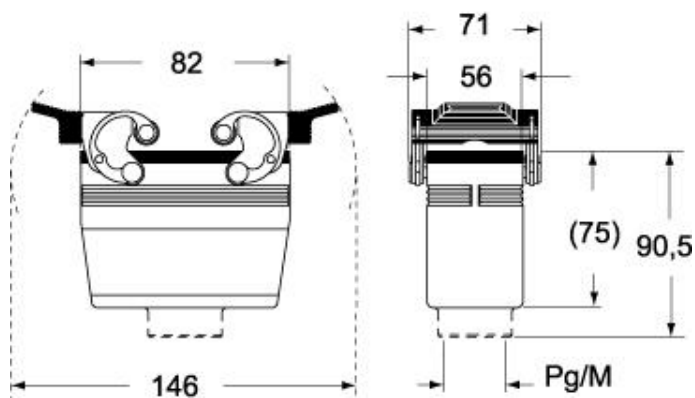

Technical data

IP degree of protection IP65 / IP66 / IP69

Further technical details

Weight	364,00 g
Operating temperature range (min, max)	-40°C...+125°C

Material properties

Colour	RAL 7040 grey
RoHs conformity	Compliant with exemption 6(c): copper alloy containing up to 4% lead by weight
China RoHs - EFUP	50
REACH SVHC substances	Yes Lead
SCIP number	15deaf78-e939-4401-a0b0-e2228ca32a03

Approvals / Standards

Certifications	DNV, BV
UL	ECBT2
cUL	ECBT8

General ordering information

EAN13 code 8015747010832

Packaging Information

Packaging length	208,00 mm
Packaging height	140,00 mm
Packaging width	290,00 mm
Packaging weight	3,64 kg
Packaging volume	8,44 dm ³
Packaging description	Carton box
Packaging quantity	10 Pcs
Packaging EAN code	8015747265836
Sub-packaging weight	1,82 kg
Sub-packaging description	Plastic packaging
Sub-packaging quantity	5 Pcs
Sub-packaging EAN barcode	8015747238878

Part number

CAVT 50.5

Catalogue drawings

CHO (CAO) CAV - MHO (MAO/MFO/MFV) MAV

CAV G - MAV G (MFV G)

Notes

Dimensions shown in mm are not binding and may be changed without notice.