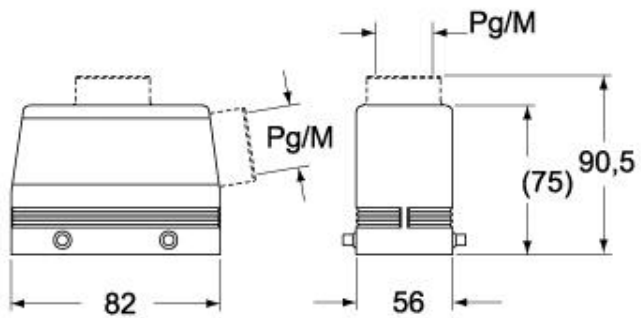

Technical data

IP degree of protection IP65 / IP66 / IP69

Further technical details

Weight	364,00 g
Operating temperature range (min, max)	-40°C...+125°C

Material properties

Colour	RAL 7040 grey
RoHs conformity	Compliant with exemption 6(c): copper alloy containing up to 4% lead by weight
China RoHs - EFUP	50
REACH SVHC substances	Yes Lead
SCIP number	15deaf78-e939-4401-a0b0-e2228ca32a03

Approvals / Standards

Certifications	DNV, BV
UL	ECBT2
cUL	ECBT8

General ordering information

EAN13 code 8015747010832

Packaging Information

Packaging length	208,00 mm
Packaging height	140,00 mm
Packaging width	290,00 mm
Packaging weight	3,64 kg
Packaging volume	8,44 dm ³
Packaging description	Carton box
Packaging quantity	10 Pcs
Packaging EAN code	8015747265836
Sub-packaging weight	1,82 kg
Sub-packaging description	Plastic packaging
Sub-packaging quantity	5 Pcs
Sub-packaging EAN barcode	8015747238878

Part number

CAVT 50.5

Catalogue drawings

CHO (CAO) CAV - MHO (MAO/MFO/MFV) MAV

CAV G - MAV G (MFV G)

Notes

Dimensions shown in mm are not binding and may be changed without notice.