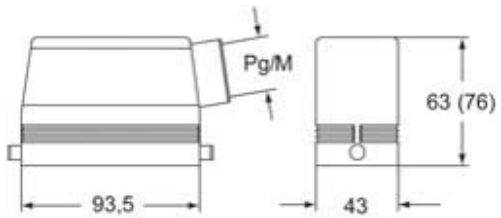

Technical data

IP degree of protection	IP65 / IP66 / IP69
Further technical details	
Weight	200,00 g
Operating temperature range (min, max)	-40°C...+125°C

Material properties

Colour	RAL 7040 grey
RoHs conformity	Compliant
China RoHs - EFUP	E
REACH SVHC substances	No

Approvals / Standards

Certifications	DNV, BV
UL	ECBT2
cUL	ECBT8

General ordering information

EAN13 code	8015747010702
-------------------	---------------

Packaging Information

Packaging length	220,00 mm
Packaging height	130,00 mm
Packaging width	240,00 mm
Packaging weight	2,17 kg
Packaging volume	6,86 dm ³
Packaging description	Carton box
Packaging quantity	10 Pcs
Packaging EAN code	8015747010719
Sub-packaging weight	1,09 kg
Sub-packaging description	Carton box
Sub-packaging quantity	5 Pcs
Sub-packaging EAN barcode	8015747010726

Part number

CAVT 16.6 L

Catalogue drawings

Notes

Dimensions shown in mm are not binding and may be changed without notice.
