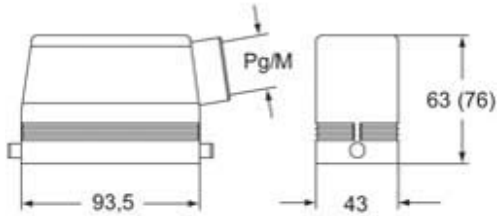

Technical data

IP degree of protection	IP65 / IP66 / IP69
Further technical details	
Weight	215,00 g
Operating temperature range (min, max)	-40°C...+125°C

Material properties

Colour	RAL 7040 grey
RoHs conformity	Compliant
China RoHs - EFUP	E
REACH SVHC substances	No

Approvals / Standards

Certifications	DNV, BV
UL	ECBT2
cUL	ECBT8

General ordering information

EAN13 code	8015747010634
-------------------	---------------

Packaging Information

Packaging length	220,00 mm
Packaging height	130,00 mm
Packaging width	240,00 mm
Packaging weight	2,31 kg
Packaging volume	6,86 dm ³
Packaging description	Carton box
Packaging quantity	10 Pcs
Packaging EAN code	8015747238816
Sub-packaging weight	1,16 kg
Sub-packaging description	Plastic packaging
Sub-packaging quantity	5 Pcs
Sub-packaging EAN barcode	8015747010641

Part number

CAVT 16.5 L

Catalogue drawings

Notes

Dimensions shown in mm are not binding and may be changed without notice.
