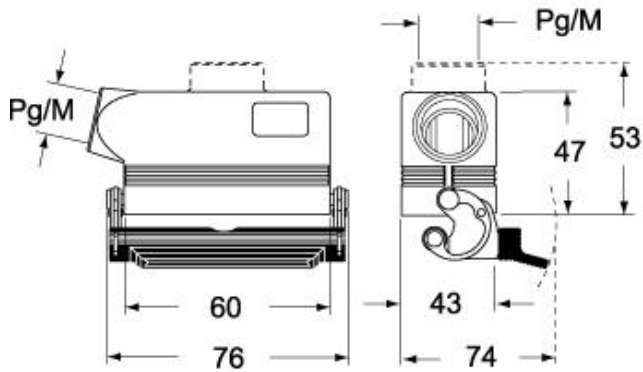

Part number

CAVT 06.5 LG

Catalogue drawings

CHO LX CHV LX - MHO LX MHV LX