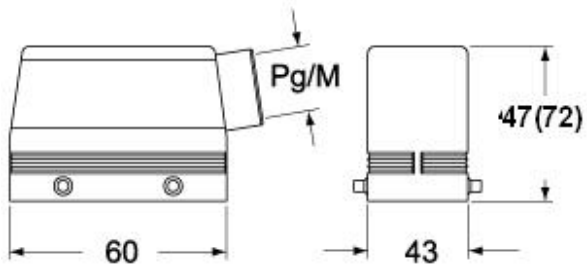

Part number

CAVR 06 L21

Hood, 180 °C series, with 2 pegs, Pg21 top cable entry, size "44.27", high construction

Product description

Product type	Hood
Series	180 °C
Closing type	With 2 pegs
Size	Size 44.27
Cable entry	Top cable entry with adapter Pg21
Specification	High construction

Technical data

IP degree of protection IP65

Further technical details

Weight	167,00 g
Operating temperature range (min, max)	-40°C ... +180°C

Material properties

RoHs conformity	Compliant with exemption 6(c): copper alloy containing up to 4% lead by weight
China RoHs - EFUP	50
REACH SVHC substances	Yes Lead
SCIP number	15deaf78-e939-4401-a0b0-e2228ca32a03

Approvals / Standards

Certifications	DNV, BV
UL	ECBT2
cUL	ECBT8

General ordering information

EAN13 code	8015747010375
eCl@ss 8.1	27440202
ETIM 7.0	EC000437

Packaging Information

Sub-packaging weight	0,84 kg
Sub-packaging description	Plastic packaging
Sub-packaging quantity	5 Pcs
Sub-packaging EAN barcode	8015747010382

Part number

CAVR 06 L21

Catalogue drawings

CHOW (CAOW) - MHOW (MAOW)

CAVW - MAVW

CZCR LG

Notes

Dimensions shown in mm are not binding and may be changed without notice.
