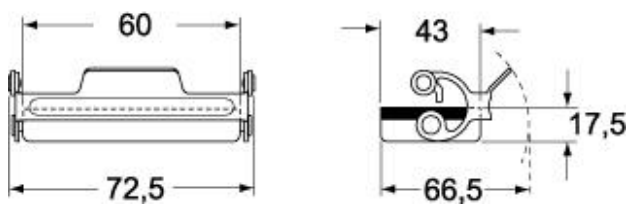

Technical data

IP degree of protection IP65

Further technical details

Weight	167,00 g
Operating temperature range (min, max)	-40°C ... +180°C

Material properties

RoHs conformity	Compliant with exemption 6(c): copper alloy containing up to 4% lead by weight
China RoHs - EFUP	50
REACH SVHC substances	Yes Lead
SCIP number	15deaf78-e939-4401-a0b0-e2228ca32a03

Part number

CAVR 06 L21

Catalogue drawings

CHOW (CAOW) - MHOW (MAOW)

CAVW - MAVW

CZCR LG

Notes

Dimensions shown in mm are not binding and may be changed without notice.
