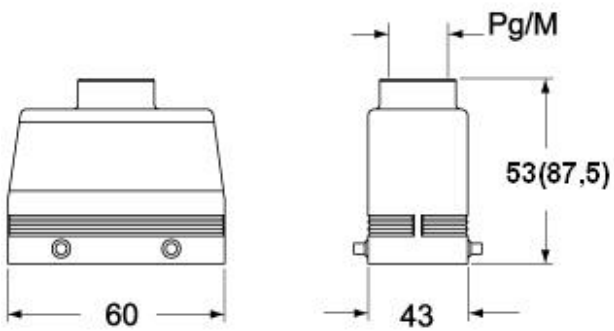

Technical data

IP degree of protection IP65

Further technical details

Weight	167,00 g
Operating temperature range (min, max)	-40°C ... +180°C

Material properties

RoHs conformity	Compliant with exemption 6(c): copper alloy containing up to 4% lead by weight
China RoHs - EFUP	50
REACH SVHC substances	Yes Lead
SCIP number	15deaf78-e939-4401-a0b0-e2228ca32a03

Part number

CAVR 06 L21

Catalogue drawings

CHOW (CAOW) - MHOW (MAOW)

CAVW - MAVW

CZCR LG

Notes

Dimensions shown in mm are not binding and may be changed without notice.
