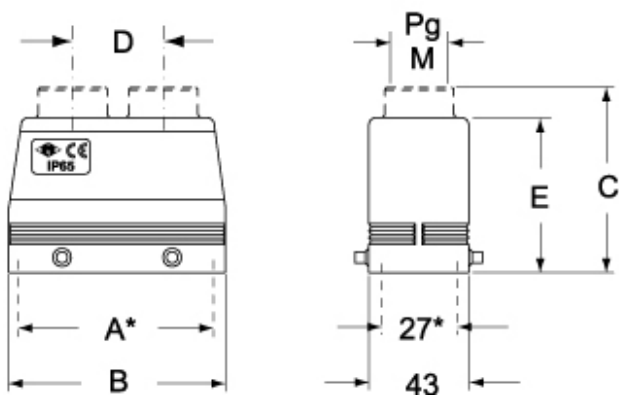

Technical data

IP degree of protection IP65 / IP66 / IP69

Further technical details

Weight	352,00 g
Operating temperature range (min, max)	-40°C...+125°C

Material properties

Colour	RAL 7040 grey
RoHs conformity	Compliant with exemption 6(c): copper alloy containing up to 4% lead by weight
China RoHs - EFUP	50
REACH SVHC substances	Yes Lead
SCIP number	15deaf78-e939-4401-a0b0-e2228ca32a03

Approvals / Standards

Certifications	DNV, BV
UL	ECBT2
cUL	ECBT8

General ordering information

EAN13 code 8015747010160

Packaging Information

Packaging length	245,00 mm
Packaging height	165,00 mm
Packaging width	215,00 mm
Packaging weight	3,79 kg
Packaging volume	8,69 dm ³
Packaging description	Carton box
Packaging quantity	10 Pcs
Packaging EAN code	8015747010177
Sub-packaging weight	1,90 kg
Sub-packaging description	Plastic packaging
Sub-packaging quantity	5 Pcs
Sub-packaging EAN barcode	8015747010184

Part number

CAV 24.229

Catalogue drawings

CZAV L2 - (MZAV L2) - [MZFV L2]

CAV - MAV - MFV

Notes

Dimensions shown in mm are not binding and may be changed without notice.