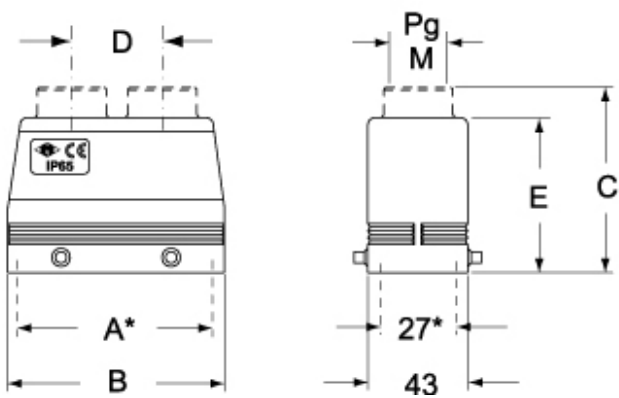

Technical data

IP degree of protection IP65 / IP66 / IP69

Further technical details

Weight	338,00 g
Operating temperature range (min, max)	-40°C...+125°C

Material properties

Colour	RAL 7040 grey
RoHs conformity	Compliant with exemption 6(c): copper alloy containing up to 4% lead by weight
China RoHs - EFUP	50
REACH SVHC substances	Yes Lead
SCIP number	15deaf78-e939-4401-a0b0-e2228ca32a03

Approvals / Standards

Certifications	DNV, BV
UL	ECBT2
cUL	ECBT8

General ordering information

EAN13 code 8015747010122

Packaging Information

Packaging length	245,00 mm
Packaging height	165,00 mm
Packaging width	215,00 mm
Packaging weight	3,60 kg
Packaging volume	8,69 dm ³
Packaging description	Carton box
Packaging quantity	10 Pcs
Packaging EAN code	8015747226189
Sub-packaging weight	1,80 kg
Sub-packaging description	Plastic packaging
Sub-packaging quantity	5 Pcs
Sub-packaging EAN barcode	8015747010139

Part number

CAV 24.221

Catalogue drawings

CZAV L2 - (MZAV L2) - [MZFV L2]

CAV - MAV - MFV

Notes

Dimensions shown in mm are not binding and may be changed without notice.