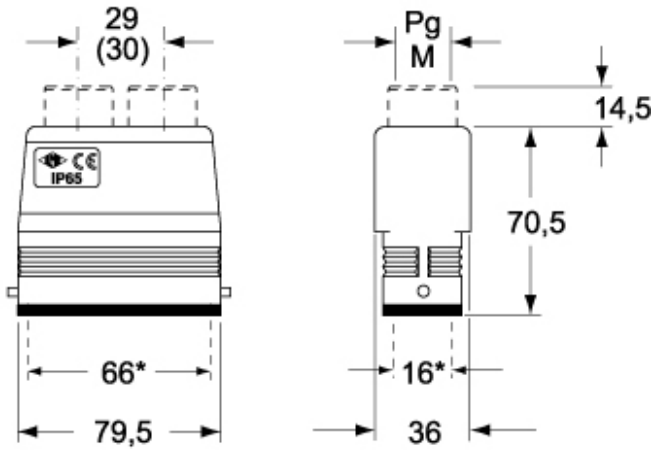

Part number

CAV 24.221

Hood, C-TYPE series, with 4 pegs, Pg21 x 2 double top cable entry, size "104.27", high construction

Product description

Product type	Hood
Series	C-TYPE
Closing type	With 4 pegs
Size	Size 104.27
Cable entry	Double top cable entry with adapter Pg21 x 2
Specification	High construction

Technical data

IP degree of protection IP65 / IP66 / IP69

Further technical details

Weight	338,00 g
Operating temperature range (min, max)	-40°C...+125°C

Material properties

Colour	RAL 7040 grey
RoHs conformity	Compliant with exemption 6(c): copper alloy containing up to 4% lead by weight
China RoHs - EFUP	50
REACH SVHC substances	Yes Lead
SCIP number	15deaf78-e939-4401-a0b0-e2228ca32a03

Approvals / Standards

Certifications	DNV, BV
UL	ECBT2
cUL	ECBT8

General ordering information

EAN13 code 8015747010122

Packaging Information

Packaging length	245,00 mm
Packaging height	165,00 mm
Packaging width	215,00 mm
Packaging weight	3,60 kg
Packaging volume	8,69 dm ³
Packaging description	Carton box
Packaging quantity	10 Pcs
Packaging EAN code	8015747226189
Sub-packaging weight	1,80 kg
Sub-packaging description	Plastic packaging
Sub-packaging quantity	5 Pcs
Sub-packaging EAN barcode	8015747010139

Part number

CAV 24.221

Catalogue drawings

CZAV L2 - (MZAV L2) - [MZFV L2]

CAV - MAV - MFV

Notes

Dimensions shown in mm are not binding and may be changed without notice.