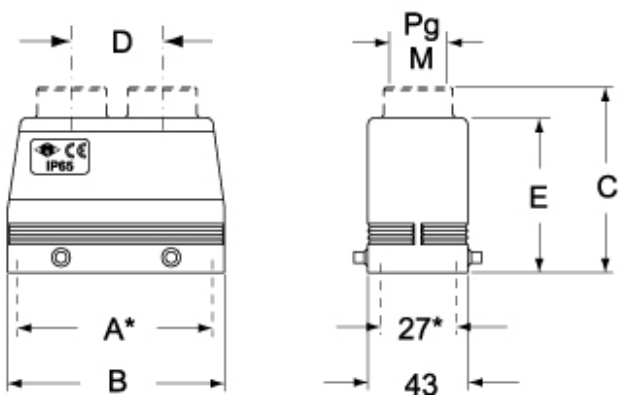

Technical data

IP degree of protection IP65 / IP66 / IP69

Further technical details

Weight	270,00 g
Operating temperature range (min, max)	-40°C...+125°C

Material properties

Colour	RAL 7040 grey
RoHs conformity	Compliant with exemption 6(c): copper alloy containing up to 4% lead by weight
China RoHs - EFUP	50
REACH SVHC substances	Yes Lead
SCIP number	15deaf78-e939-4401-a0b0-e2228ca32a03

Approvals / Standards

Certifications	DNV, BV
UL	ECBT2
cUL	ECBT8

General ordering information

EAN13 code 8015747009775

Packaging Information

Packaging length	245,00 mm
Packaging height	165,00 mm
Packaging width	215,00 mm
Packaging weight	2,75 kg
Packaging volume	8,69 dm ³
Packaging description	Carton box
Packaging quantity	10 Pcs
Packaging EAN code	8015747226066
Sub-packaging weight	1,38 kg
Sub-packaging description	Plastic packaging
Sub-packaging quantity	5 Pcs
Sub-packaging EAN barcode	8015747009782

Part number

CAV 16.216

Catalogue drawings

CZAV L2 - (MZAV L2) - [MZFV L2]

CAV - MAV - MFV

Notes

Dimensions shown in mm are not binding and may be changed without notice.