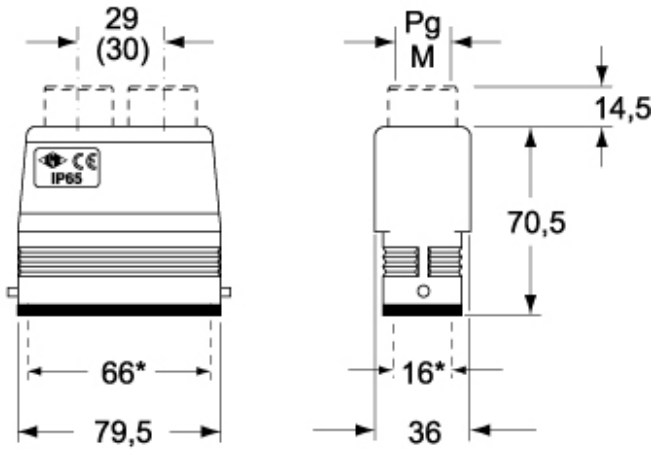

Part number

CAV 16.216

Hood, C-TYPE series, with 4 pegs, Pg16 x 2 double top cable entry, size "77.27", high construction

Product description

Product type	Hood
Series	C-TYPE
Closing type	With 4 pegs
Size	Size 77.27
Cable entry	Double top cable entry with adapter Pg16 x 2
Specification	High construction

Technical data

IP degree of protection IP65 / IP66 / IP69

Further technical details

Weight	270,00 g
Operating temperature range (min, max)	-40°C...+125°C

Material properties

Colour	RAL 7040 grey
RoHs conformity	Compliant with exemption 6(c): copper alloy containing up to 4% lead by weight
China RoHs - EFUP	50
REACH SVHC substances	Yes Lead
SCIP number	15deaf78-e939-4401-a0b0-e2228ca32a03

Approvals / Standards

Certifications	DNV, BV
UL	ECBT2
cUL	ECBT8

General ordering information

EAN13 code 8015747009775

Packaging Information

Packaging length	245,00 mm
Packaging height	165,00 mm
Packaging width	215,00 mm
Packaging weight	2,75 kg
Packaging volume	8,69 dm ³
Packaging description	Carton box
Packaging quantity	10 Pcs
Packaging EAN code	8015747226066
Sub-packaging weight	1,38 kg
Sub-packaging description	Plastic packaging
Sub-packaging quantity	5 Pcs
Sub-packaging EAN barcode	8015747009782

Part number

CAV 16.216

Catalogue drawings

CZAV L2 - (MZAV L2) - [MZFV L2]

CAV - MAV - MFV

Notes

Dimensions shown in mm are not binding and may be changed without notice.