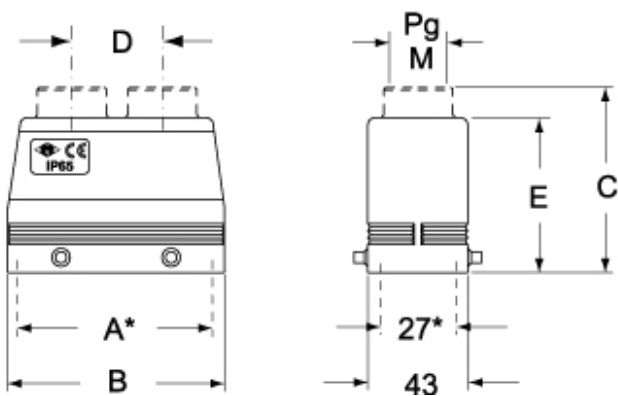

Technical data

IP degree of protection IP65 / IP66 / IP69

Further technical details

Weight	185,50 g
Operating temperature range (min, max)	-40°C...+125°C

Material properties

Colour	RAL 7040 grey
RoHs conformity	Compliant with exemption 6(c): copper alloy containing up to 4% lead by weight
China RoHs - EFUP	50
REACH SVHC substances	Yes Lead
SCIP number	15deaf78-e939-4401-a0b0-e2228ca32a03

Approvals / Standards

Certifications	DNV, BV
UL	ECBT2
cUL	ECBT8

General ordering information

EAN13 code 8015747009409

Packaging Information

Packaging length	220,00 mm
Packaging height	130,00 mm
Packaging width	240,00 mm
Packaging weight	2,09 kg
Packaging volume	6,86 dm ³
Packaging description	Carton box
Packaging quantity	10 Pcs
Packaging EAN code	8015747192019
Sub-packaging weight	1,05 kg
Sub-packaging description	Plastic packaging
Sub-packaging quantity	5 Pcs
Sub-packaging EAN barcode	8015747009416

Part number

CAV 10.213

Catalogue drawings

CZAV L2 - (MZAV L2) - [MZFV L2]

CAV - MAV - MFV

Notes

Dimensions shown in mm are not binding and may be changed without notice.