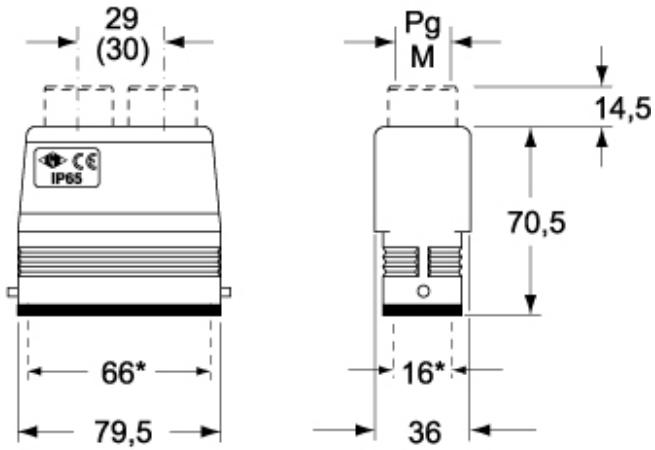

Part number

CAV 10.213

Hood, C-TYPE series, with 4 pegs, Pg13.5 x 2 double top cable entry, size "57.27", high construction

Product description

Product type	Hood
Series	C-TYPE
Closing type	With 4 pegs
Size	Size 57.27
Cable entry	Double top cable entry with adapter Pg13.5 x 2
Specification	High construction

Technical data

IP degree of protection IP65 / IP66 / IP69

Further technical details

Weight	185,50 g
Operating temperature range (min, max)	-40°C...+125°C

Material properties

Colour	RAL 7040 grey
RoHs conformity	Compliant with exemption 6(c): copper alloy containing up to 4% lead by weight
China RoHs - EFUP	50
REACH SVHC substances	Yes Lead
SCIP number	15deaf78-e939-4401-a0b0-e2228ca32a03

Approvals / Standards

Certifications	DNV, BV
UL	ECBT2
cUL	ECBT8

General ordering information

EAN13 code 8015747009409

Packaging Information

Packaging length	220,00 mm
Packaging height	130,00 mm
Packaging width	240,00 mm
Packaging weight	2,09 kg
Packaging volume	6,86 dm ³
Packaging description	Carton box
Packaging quantity	10 Pcs
Packaging EAN code	8015747192019
Sub-packaging weight	1,05 kg
Sub-packaging description	Plastic packaging
Sub-packaging quantity	5 Pcs
Sub-packaging EAN barcode	8015747009416

Part number

CAV 10.213

Catalogue drawings

CZAV L2 - (MZAV L2) - [MZFV L2]

CAV - MAV - MFV

Notes

Dimensions shown in mm are not binding and may be changed without notice.