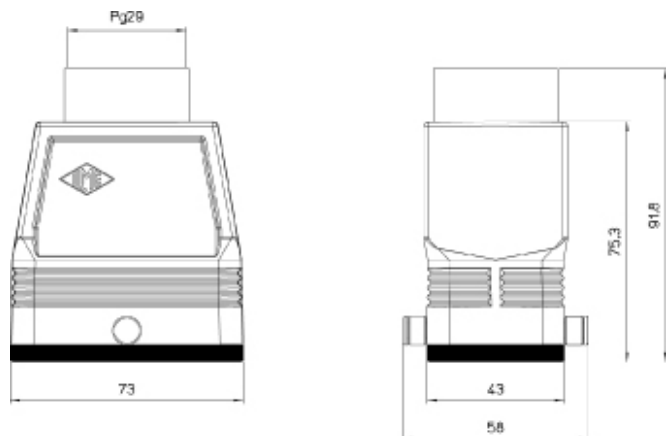

## Packaging Information

<b>Packaging length</b>	150,00 mm
<b>Packaging height</b>	160,00 mm
<b>Packaging width</b>	300,00 mm
<b>Packaging volume</b>	7,20 dm <sup>3</sup>
<b>Packaging description</b>	Carton box
<b>Packaging quantity</b>	20 Pcs
<b>Packaging EAN code</b>	8015747082754
<b>Sub-packaging description</b>	Plastic packaging
<b>Sub-packaging quantity</b>	5 Pcs
<b>Sub-packaging EAN barcode</b>	8015747083362

## Notes

Dimensions shown in mm are not binding and may be changed without notice.