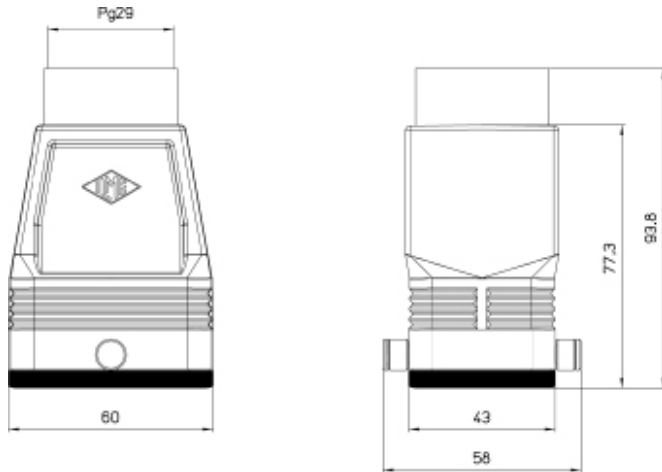

Part number

CAV 06 GYC29

Hood, CENTRAL LEVER series, with 2 pegs, Pg29 top cable entry, size "44.27", high construction

Product description

Product type	Hood
Series	CENTRAL LEVER
Closing type	With 2 pegs
Size	Size 44.27
Cable entry	Top cable entry Pg29
Specification	High construction

Technical data

IP degree of protection IP65

Further technical details

Operating temperature range (min, max) -40°C...+125°C

Material properties

Other materials	Gasket: NBR
Colour	RAL 7040 grey
RoHs conformity	Compliant
China RoHs - EFUP	E
REACH SVHC substances	No

Part number

CAV 06 GYC29

Catalogue drawings

Notes

Dimensions shown in mm are not binding and may be changed without notice.