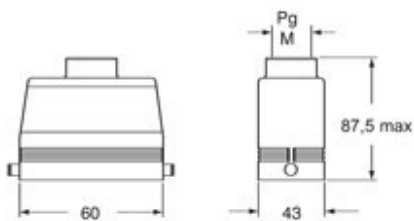

Technical data

IP degree of protection IP65 / IP66 / IP69

Further technical details

Weight	187,00 g
Operating temperature range (min, max)	-40°C...+125°C

Material properties

Other materials	Gasket: FKM
Colour	RAL 9005 black
RoHs conformity	Compliant with exemption 6(c): copper alloy containing up to 4% lead by weight
China RoHs - EFUP	50
REACH SVHC substances	Yes Lead
SCIP number	15deaf78-e939-4401-a0b0-e2228ca32a03

Part number

CAOW 06 L21

Catalogue drawings

CAOW L MAOW L

CAVW L MAVW L

CHCW LG

CAVW LG MAVW LG

Notes

Dimensions shown in mm are not binding and may be changed without notice.