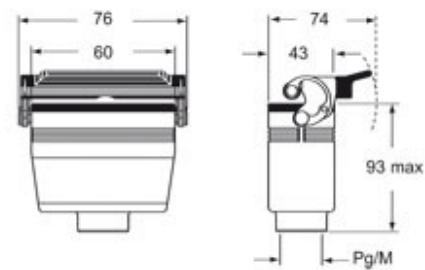

Part number

CAOW 06 L21

Hood, W-TYPE series, with 2 pegs, Pg21 side cable entry, size "44.27", high construction

Product description

Product type	Hood
Series	W-TYPE
Closing type	With 2 pegs
Size	Size 44.27
Cable entry	Side cable entry with adapter Pg21
Specification	High construction

Technical data

IP degree of protection IP65 / IP66 / IP69

Further technical details

Weight	187,00 g
Operating temperature range (min, max)	-40°C...+125°C

Material properties

Other materials	Gasket: FKM
Colour	RAL 9005 black
RoHs conformity	Compliant with exemption 6(c): copper alloy containing up to 4% lead by weight
China RoHs - EFUP	50
REACH SVHC substances	Yes Lead
SCIP number	15deaf78-e939-4401-a0b0-e2228ca32a03

Part number

CAOW 06 L21

Catalogue drawings

CAOW L MAOW L

CAVW L MAVW L

CHCW LG

CAVW LG MAVW LG

Notes

Dimensions shown in mm are not binding and may be changed without notice.