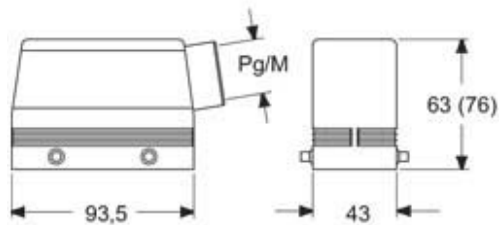

Part number

CAOT 16.6

Catalogue drawings

Notes

Dimensions shown in mm are not binding and may be changed without notice.