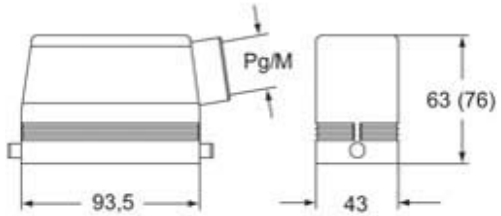

Part number

CAOT 16.5 L

Catalogue drawings

Notes

Dimensions shown in mm are not binding and may be changed without notice.