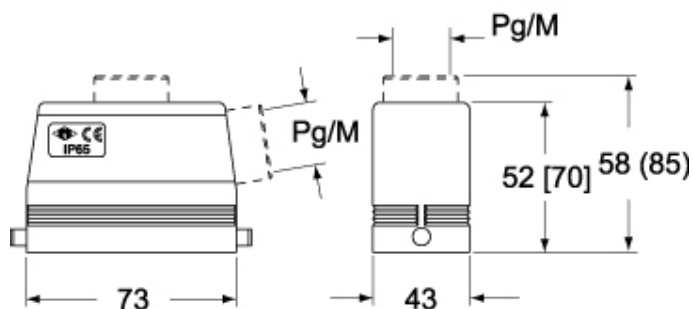

Part number

CAOT 10.5 L

Catalogue drawings

CHO L (CAO) MHO L [MAO L]
CHV L [CAV L] MHV L (MAV L)