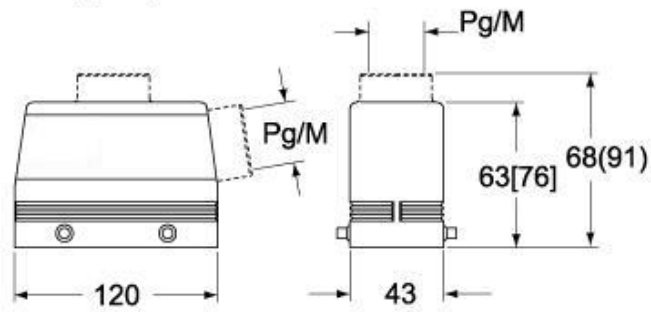

Part number

CAF 24.21

Hood, C-TYPE series, with 4 pegs, Pg21 frontal cable entry, size "104.27", high construction

Product description		Material properties	
Product type	Hood	Colour	RAL 7040 grey
Series	C-TYPE		Compliant with exemption 6(c): copper alloy containing up to 4% lead by weight
Closing type	With 4 pegs	RoHs conformity	
Size	Size 104.27	China RoHs - EFUP	50
Cable entry	Frontal cable entry with adapter Pg21	REACH SVHC substances	Yes Lead
Specification	High construction	SCIP number	15deaf78-e939-4401-a0b0-e2228ca32a03
Technical data		Approvals / Standards	
IP degree of protection	IP65 / IP66 / IP69	Certifications	DNV, BV
Further technical details		UL	ECBT2
Weight	276,00 g	cUL	ECBT8
Operating temperature range (min, max)	-40°C...+125°C	General ordering information	
		EAN13 code	8015747005968
		Packaging Information	
		Sub-packaging weight	1,38 kg
		Sub-packaging description	Plastic packaging
		Sub-packaging quantity	5 Pcs
		Sub-packaging EAN barcode	8015747005975

Part number

CAF 24.21

Catalogue drawings

**CHO [CAO] CHV (CAV) - MHO [MAO]
MHV (MAV)**

CHV G (CAV G) - MHV G (MAV G) - [MFV G]

Notes

Dimensions shown in mm are not binding and may be changed without notice.