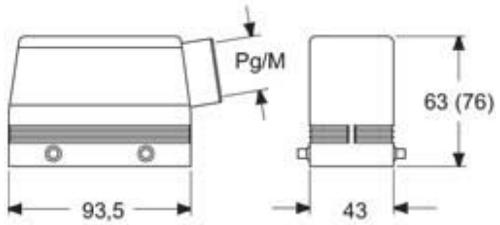

Technical data

IP degree of protection IP65 / IP66 / IP69

Further technical details

Weight	277,00 g
Operating temperature range (min, max)	-40°C...+125°C

Material properties

Colour	RAL 7040 grey
RoHs conformity	Compliant with exemption 6(c): copper alloy containing up to 4% lead by weight
China RoHs - EFUP	50
REACH SVHC substances	Yes Lead
SCIP number	15deaf78-e939-4401-a0b0-e2228ca32a03

Approvals / Standards

Certifications	DNV, BV
UL	ECBT2
cUL	ECBT8

General ordering information

EAN13 code 8015747005906

Packaging Information

Sub-packaging weight	1,39 kg
Sub-packaging description	Plastic packaging
Sub-packaging quantity	5 Pcs
Sub-packaging EAN barcode	8015747005913

Part number

CAF 16

Catalogue drawings

Notes

Dimensions shown in mm are not binding and may be changed without notice.
