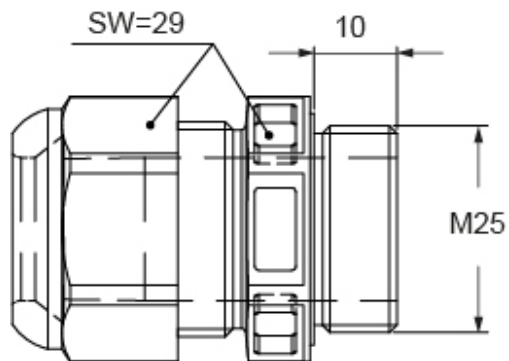

Part number

AW M25IJ

Catalogue drawings

Notes

Dimensions shown in mm are not binding and may be changed without notice.