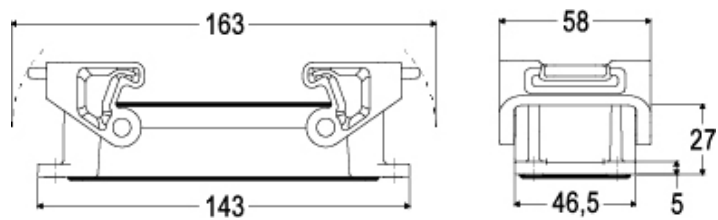

Part number
THIC 24

Bulkhead mounting housing, T-TYPE/C series,
with 2 levers, size "104.27"

Product description		Material properties	
Product type	Bulkhead mounting housing	Main material	Polypropylene (PP)
Series	T-TYPE/C	Other materials	Lever: Polypropylene (PP) Gasket: Silicone rubber
Closing type	With 2 levers	Colour	RAL 7012 grey, RAL 5005 blue
Size	Size 104.27	RoHS conformity	Compliant
Cable entry	Without cable entry	China RoHS - EFUP	E
Technical data		REACH SVHC substances	No
IP degree of protection	IP66 / IP69	General ordering information	
Further technical details		EAN13 code	8015747211420
Weight	76,00 g	eCl@ss 8.1	27440202
Operating temperature range (min, max)	-50°C ... +70°C	ETIM 7.0	EC000437
		Packaging Information	
		Packaging length	365,00 mm
		Packaging height	195,00 mm
		Packaging width	305,00 mm
		Packaging weight	3,79 kg
		Packaging volume	21,71 dm ³
		Packaging description	Carton box
		Packaging quantity	40 Pcs
		Packaging EAN code	8015747211604
		Sub-packaging weight	0,47 kg
		Sub-packaging description	Plastic packaging
		Sub-packaging quantity	5 Pcs
		Sub-packaging EAN barcode	8015747211611

Part number

THIC 24

Catalogue drawings

Catalogue drawings