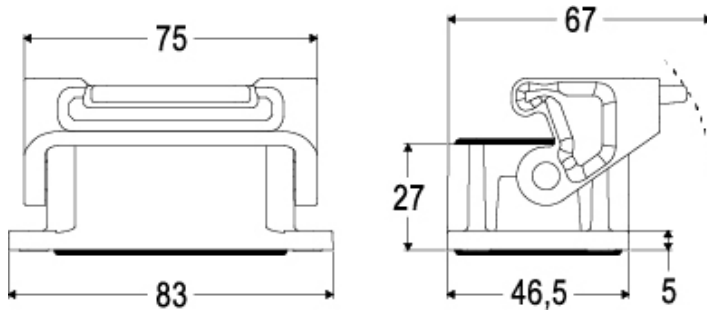

Part number

THIC 06 L

Catalogue drawings