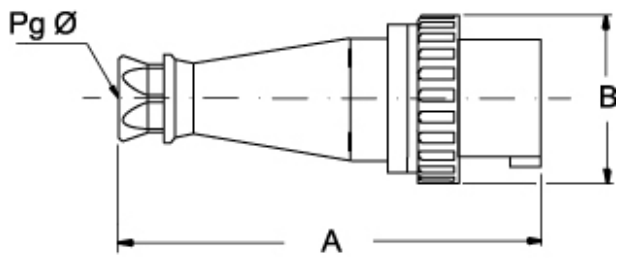

Part number

PEW 6375 SV

Mobile plug, PLUSO series, 3 poles + N + PE, 7 h (black), 63 A, 277/480 ÷ 288/500 V, straight

Product description		Material properties	
Product type	Plug Mobile	Colour	RAL 7035 grey, RAL 9005 black
Series	PEW...SV, PLUSO	RoHs conformity	Compliant with exemption 6(c): copper alloy containing up to 4% lead by weight
N. of poles	3 poles + N + 	China RoHs - EFUP	50
Clock position	7	REACH SVHC substances	Yes Lead
Specification	Straight	SCIP number	Ca7de37f-add8-4b77-9861-279c94903ade
Technical data		Approvals / Standards	
Current	63 A	Reference standard	EN 60309-1 and -2
Voltage	277/480 ÷ 288/500 V	General ordering information	
IP degree of protection	IP67	EAN13 code	8015747078023
Further technical details		Packaging Information	
Weight	769,00 g	Packaging weight	1,73 kg
Operating temperature range (min, max)	-25°C ... +40°C	Packaging volume	6,61 dm ³
		Packaging description	Carton box
		Packaging quantity	2 Pcs
		Packaging EAN code	8015747078030

Part number

PEW 6375 SV

Catalogue drawings

(63 / 125A) PEW ... SV

PEW ... SV	A	B	Pg Ø
63A 2P+⊕	264,5	112	36
3P+⊕	264,5	112	36
3P+N+⊕	264,5	112	36
125A 2P+⊕	310	130	2" gas
3P+⊕	310	130	2" gas
3P+N+⊕	310	130	2" gas