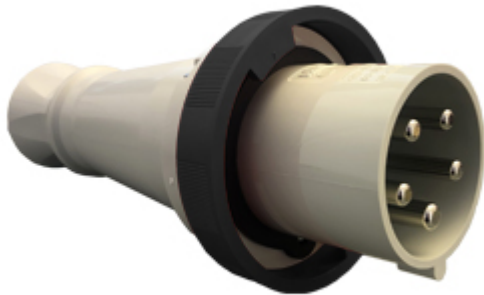

Part number

PEW 6375 SV

Mobile plug, PLUSO series, 3 poles + N + PE, 7 h (black), 63 A, 277/480 ÷ 288/500 V, straight

Product description		Material properties	
Product type	Plug Mobile	Colour	RAL 7035 grey, RAL 9005 black
Series	PEW...SV, PLUSO	RoHs conformity	Compliant with exemption 6(c): copper alloy containing up to 4% lead by weight
N. of poles	3 poles + N + 	China RoHs - EFUP	50
Clock position	7	REACH SVHC substances	Yes Lead
Specification	Straight	SCIP number	Ca7de37f-add8-4b77-9861-279c94903ade
Technical data		Approvals / Standards	
Current	63 A	Reference standard	EN 60309-1 and -2
Voltage	277/480 ÷ 288/500 V	General ordering information	
IP degree of protection	IP67	EAN13 code	8015747078023
Further technical details		Packaging Information	
Weight	769,00 g	Packaging weight	1,73 kg
Operating temperature range (min, max)	-25°C ... +40°C	Packaging volume	6,61 dm ³
		Packaging description	Carton box
		Packaging quantity	2 Pcs
		Packaging EAN code	8015747078030

Part number

PEW 6375 SV

Catalogue drawings

(63 / 125A) PEW ... SV

PEW ... SV	A	B	Pg Ø
63A 2P+⊕	264,5	112	36
3P+⊕	264,5	112	36
3P+N+⊕	264,5	112	36
125A 2P+⊕	310	130	2" gas
3P+⊕	310	130	2" gas
3P+N+⊕	310	130	2" gas