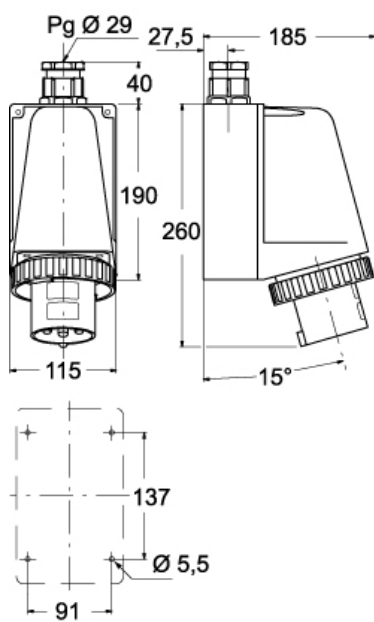

Part number

PEW 6355 SM

Wall-mounting plug, PLUSO series, 3 poles + N + PE, 5 h (black), 63 A, 347/600 ÷ 400/690 V

Product description

Product type	Plug Wall-mounting
Series	PEW...SM, PLUSO
N. of poles	3 poles + N + 
Clock position	5

Technical data

Current	63 A
Voltage	347/600 ÷ 400/690 V
IP degree of protection	IP67

Further technical details

Operating temperature range (min, max)	-25°C ... +40°C
---	-----------------

Material properties

Colour	RAL 7035 grey, RAL 9005 black
---------------	-------------------------------

Approvals / Standards

Reference standard	EN 60309-1 and -2
---------------------------	-------------------

General ordering information

EAN13 code	8015747158374
-------------------	---------------

Part number

PEW 6355 SM

Catalogue drawings

(63A) PEW ... SM

(125A) PEW ... SM