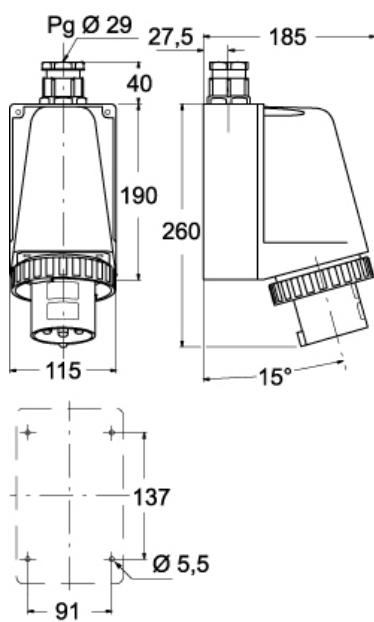

Part number

PEW 6333 SM

Wall-mounting plug, PLUSO series, 2 poles + PE, 3 h (white), 63 A, 50 ÷ 250 V

Product description

| | |
|-----------------------|---|
| Product type | Plug Wall-mounting |
| Series | PEW...SM, PLUSO |
| N. of poles | 2 poles +  |
| Clock position | 3 |

Technical data

| | |
|--------------------------------|--------------|
| Current | 63 A |
| Voltage | > 50 ÷ 250 V |
| IP degree of protection | IP67 |

Further technical details

| | |
|---|-----------------|
| Operating temperature range (min, max) | -25°C ... +40°C |
|---|-----------------|

General ordering information

| | |
|-------------------|---------------|
| EAN13 code | 8015747158305 |
|-------------------|---------------|

Part number

PEW 6333 SM

Catalogue drawings

(63A) PEW ... SM

(125A) PEW ... SM