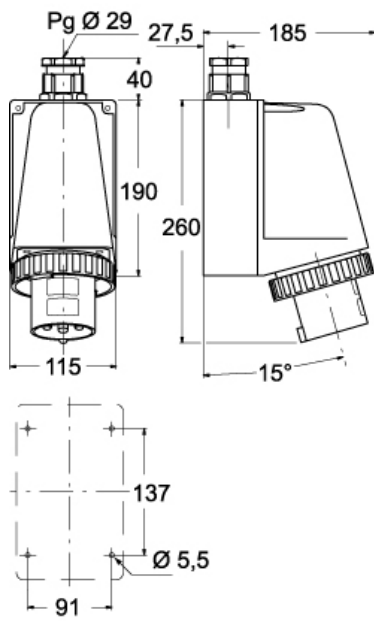

Part number

PEW 63123 SM

Wall-mounting plug, PLUSO series, 2 poles + PE, 12 h (white), 63 A

Product description

Product type	Plug Wall-mounting
Series	PEW...SM, PLUSO
N. of poles	2 poles + 
Clock position	12

Colour	RAL 7035 grey, RAL 9010 white
---------------	-------------------------------

Approvals / Standards

Reference standard	EN 60309-1 and -2
---------------------------	-------------------

General ordering information

EAN13 code	8015747158251
-------------------	---------------

Part number

PEW 63123 SM

Catalogue drawings

(63A) PEW ... SM

(125A) PEW ... SM