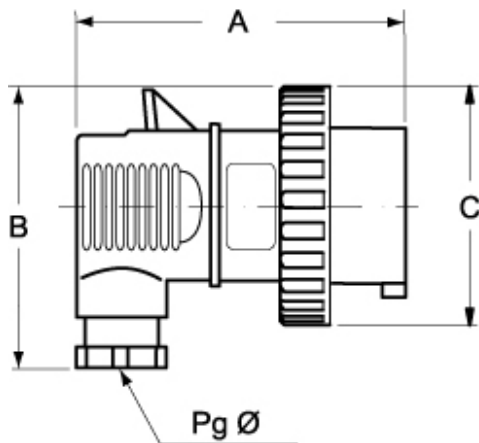

Part number

PEW 3275 SA

Mobile plug, PLUSO series, 3 poles + N + PE, 7 h (black), 32 A, 277/480 ÷ 288/500 V, angled

Product description		Material properties	
Product type	Plug Mobile	Colour	RAL 7035 grey, RAL 9005 black
Series	PEW...SA, PLUSO	RoHs conformity	Compliant with exemption 6(c): copper alloy containing up to 4% lead by weight
N. of poles	3 poles + N + 	China RoHs - EFUP	50
Clock position	7	REACH SVHC substances	Yes Lead
Specification	Angled	SCIP number	Ca7de37f-add8-4b77-9861-279c94903ade
Technical data		Approvals / Standards	
Current	32 A	Reference standard	EN 60309-1 and -2
Voltage	277/480 ÷ 288/500 V	General ordering information	
IP degree of protection	IP67	EAN13 code	8015747075954
Further technical details		Packaging Information	
Weight	286,00 g	Packaging length	330,00 mm
Operating temperature range (min, max)	-25°C ... +40°C	Packaging height	175,00 mm
		Packaging width	295,00 mm
		Packaging weight	3,19 kg
		Packaging volume	17,04 dm ³
		Packaging description	Carton box
		Packaging quantity	10 Pcs
		Packaging EAN code	8015747075961

Part number

PEW 3275 SA

Catalogue drawings

(16 / 32A) PEW ... SA

PEW ... SA	A	B	C	Pg Ø	
16A 2P+⊕	100	77	59	13,5	
	3P+⊕	100	84	68	16
	3P+N+⊕	106	91	77	16
32A 2P+⊕	131	100	82	21	
	3P+⊕	131	100	82	21
	3P+N+⊕	131	107	93	21