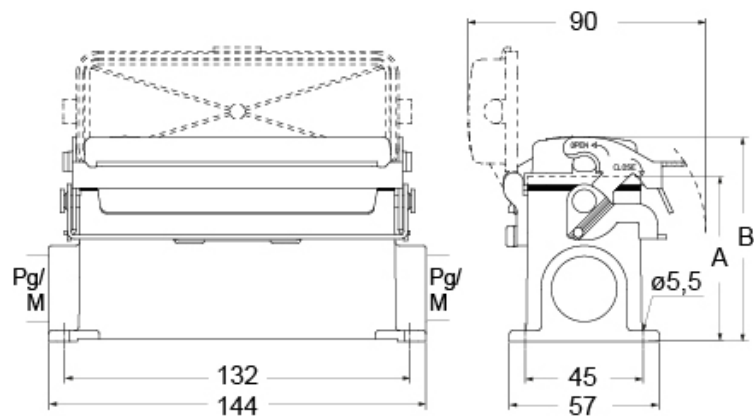

Part number

MVAP 24LSP32

Catalogue drawings

part No.	A	B
CVP / MVP 24 LSP	63	78
CVAP / MVAP 24 LSP	81	96