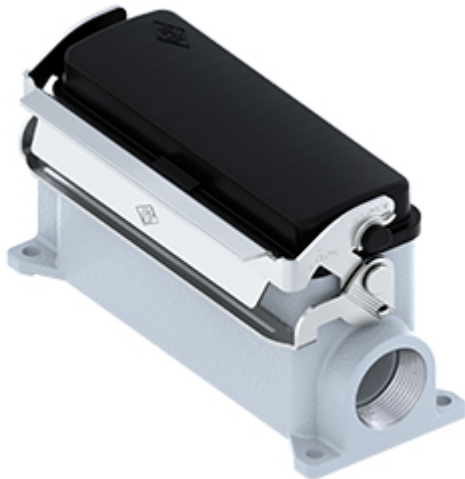

Part number

# MVAP 24LSP32

Surface mounting housing, V-TYPE series, with 1 lever, M32 cable entry, size "104.27", high construction, with SIMPLEX self-closing cover

## Product description

<b>Product type</b>	Surface mounting housing
<b>Series</b>	V-TYPE
<b>Closing type</b>	With 1 lever
<b>Size</b>	Size 104.27
<b>Cable entry</b>	With cable entry M32
<b>Specification</b>	High construction, with SIMPLEX self-closing cover

## Material properties

<b>Other materials</b>	Lever: Stainless steel Gasket: NBR
<b>Colour</b>	RAL 7040 grey
<b>RoHs conformity</b>	Compliant
<b>China RoHs - EFUP</b>	E
<b>REACH SVHC substances</b>	No