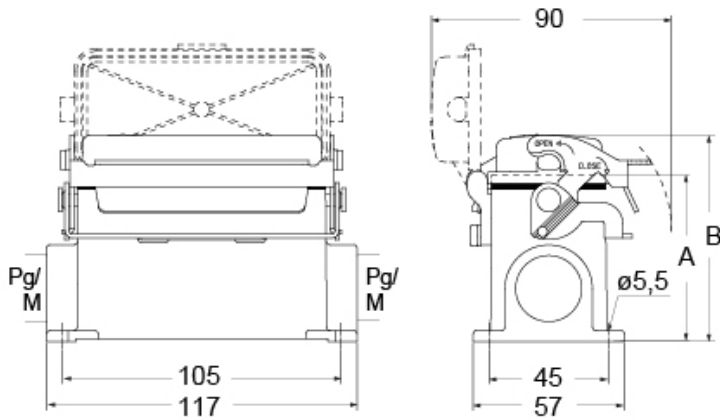

Part number

MVAP 16LSP25

Catalogue drawings

part No.	A	B
CVP / MVP 16 LSP	63	78
CVAP / MVAP 16 LSP	81	96