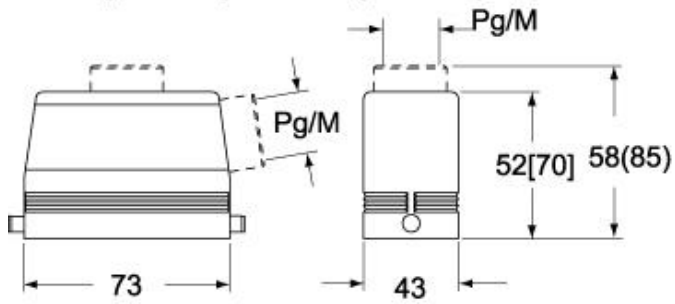

Part number

MMV 03 LG25

Catalogue drawings

CMO L (CMAO L) - MMO L [MMAO L]
CMV L [CMAV L] - MMV L (MMAV L)