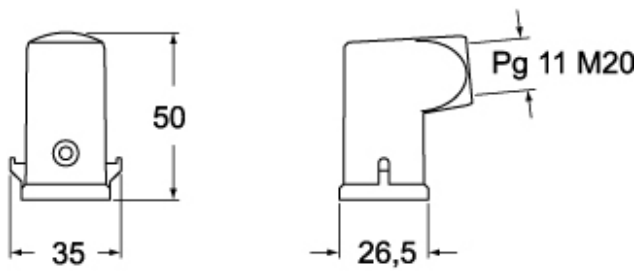

Part number

MK VA20

Hood, CK series, with 2 pegs, M20 side cable entry, size "21.21", white colour

Product description		Material properties	
Product type	Hood	Colour	RAL 7035 grey
Series	CK	RoHs conformity	Compliant
Closing type	With 2 pegs	China RoHs - EFUP	E
Size	Size "21.21"	REACH SVHC substances	No
Cable entry	Side cable entry M20	Approvals / Standards	
Specification	White colour	UL	ECBT2
Technical data		cUL	ECBT8
IP degree of protection	IP44 - IP66 / IP67 / IP69 with CKR 65 (D)	General ordering information	
Further technical details		EAN13 code	8015747056564
Weight	19,00 g	eCl@ss 8.1	27440202
Operating temperature range (min, max)	-40°C...+125°C	ETIM 7.0	EC000437
		Packaging Information	
		Packaging length	330,00 mm
		Packaging height	170,00 mm
		Packaging width	230,00 mm
		Packaging weight	2,00 kg
		Packaging volume	12,90 dm ³
		Packaging description	Carton box
		Packaging quantity	100 Pcs
		Packaging EAN code	8015747056571
		Sub-packaging weight	0,20 kg
		Sub-packaging description	Carton box
		Sub-packaging quantity	10 Pcs
		Sub-packaging EAN barcode	8015747056588

Part number

MK VA20

Catalogue drawings

CK V(N)S - MK V(N)

CK VA(N)S - MK VA(N)

CK VG(N)S - MK VG(N)