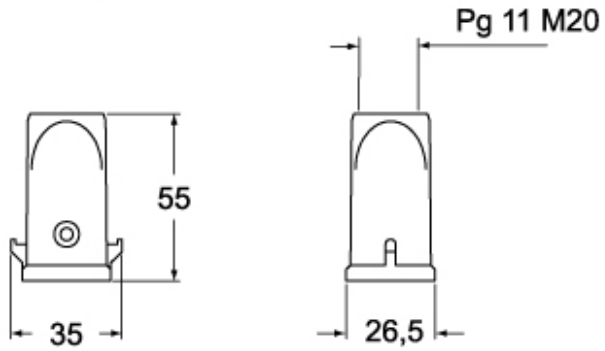

Part number

MK VA20

Hood, CK series, with 2 pegs, M20 side cable entry, size "21.21", white colour

Product description		Material properties	
Product type	Hood	Colour	RAL 7035 grey
Series	CK	RoHs conformity	Compliant
Closing type	With 2 pegs	China RoHs - EFUP	E
Size	Size "21.21"	REACH SVHC substances	No
Cable entry	Side cable entry M20	Approvals / Standards	
Specification	White colour	UL	ECBT2
Technical data		cUL	ECBT8
IP degree of protection	IP44 - IP66 / IP67 / IP69 with CKR 65 (D)	General ordering information	
Further technical details		EAN13 code	8015747056564
Weight	19,00 g	eCl@ss 8.1	27440202
Operating temperature range (min, max)	-40°C...+125°C	ETIM 7.0	EC000437
		Packaging Information	
		Packaging length	330,00 mm
		Packaging height	170,00 mm
		Packaging width	230,00 mm
		Packaging weight	2,00 kg
		Packaging volume	12,90 dm ³
		Packaging description	Carton box
		Packaging quantity	100 Pcs
		Packaging EAN code	8015747056571
		Sub-packaging weight	0,20 kg
		Sub-packaging description	Carton box
		Sub-packaging quantity	10 Pcs
		Sub-packaging EAN barcode	8015747056588

Part number

MK VA20

Catalogue drawings

CK V(N)S - MK V(N)

CK VA(N)S - MK VA(N)

CK VG(N)S - MK VG(N)